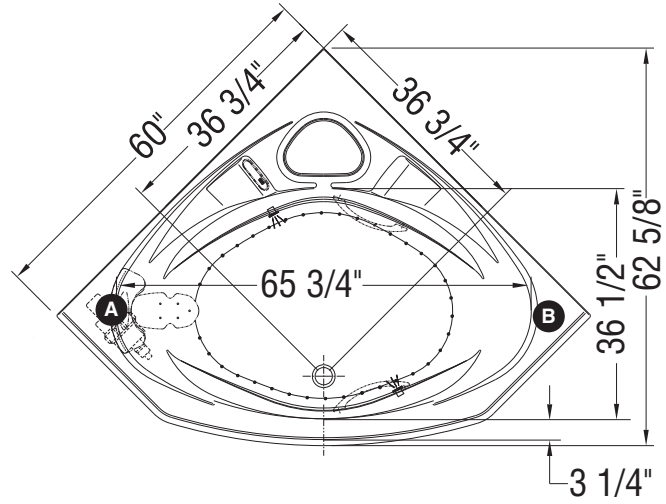

## AIR SYSTEM

**Note: Air / whirlpool backjets on same side as blower / pump**

- (A) : Specify blower and/or pump location when ordering
- (B) : Specify blower and/or pump location when ordering
- (▲) : Indicates whirlpool jets positioning
- (△) : Indicates suction positioning
- (•) : Indicates airjets positioning
- (—) : Indicates standard grab bar positioning
- (⚡) : Indicates chromatherapy light positioning

Bathtub base includes anti-vibration Neutra-Phone leg supports (not shown).

**All dimensions are approximate. Structure measurements must be verified against the unit to ensure proper fit.**