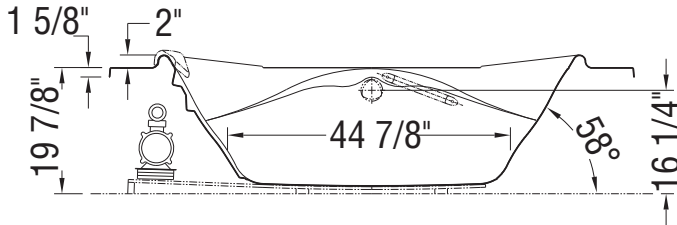

## AIR SYSTEM

**Note: Air / whirlpool backjets on same side as blower / pump**

- (A) : Specify blower and/or pump location when ordering
- (B) : Specify blower and/or pump location when ordering
- (▲) : Indicates whirlpool jets positioning
- (△) : Indicates suction positioning
- (•) : Indicates airjets positioning
- (—) : Indicates standard grab bar positioning
- (⚡) : Indicates chromatherapy light positioning

Bathtub base includes anti-vibration Neutra-Phone leg supports (not shown).

**All dimensions are approximate. Structure measurements must be verified against the unit to ensure proper fit.**