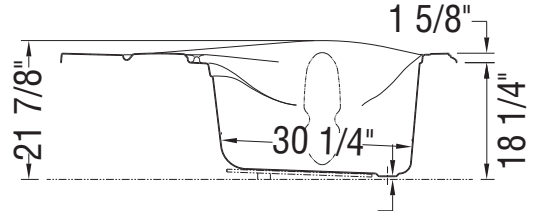

## AIR SYSTEM

**Note: Air / whirlpool backjets on same side as blower / pump**

- (A) : Specify blower and/or pump location when ordering
- (B) : Specify blower and/or pump location when ordering
- (▲) : Indicates whirlpool jets positioning
- (△) : Indicates suction positioning
- (•) : Indicates airjets positioning
- (—) : Indicates standard grab bar positioning
- (⚡) : Indicates chromatherapy light positioning

Bathtub base includes anti-vibration Neutra-Phone leg supports (not shown).

**All dimensions are approximate. Structure measurements must be verified against the unit to ensure proper fit.**