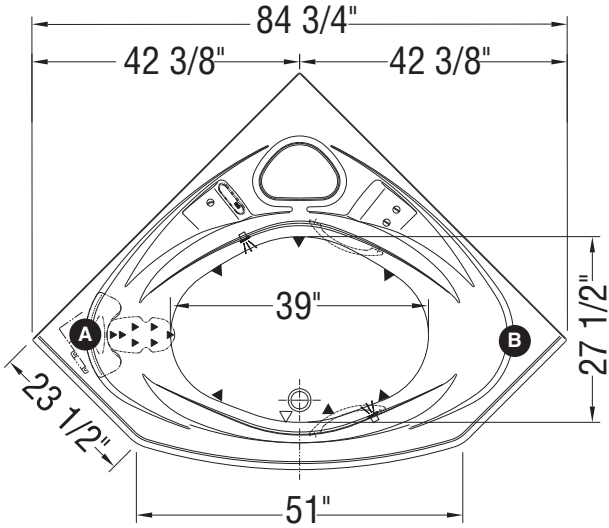

## WHIRLPOOL SYSTEM

## AIR SYSTEM

**Note: Air / whirlpool backjets on same side as blower / pump**

- (A) : Specify blower and/or pump location when ordering
- (B) : Specify blower and/or pump location when ordering
- (▲) : Indicates whirlpool jets positioning
- (△) : Indicates suction positioning
- (•) : Indicates airjets positioning
- (—) : Indicates standard grab bar positioning
- (⚡) : Indicates chromatherapy light positioning

Bathtub base includes anti-vibration Neutra-Phone leg supports (not shown).

**All dimensions are approximate. Structure measurements must be verified against the unit to ensure proper fit.**