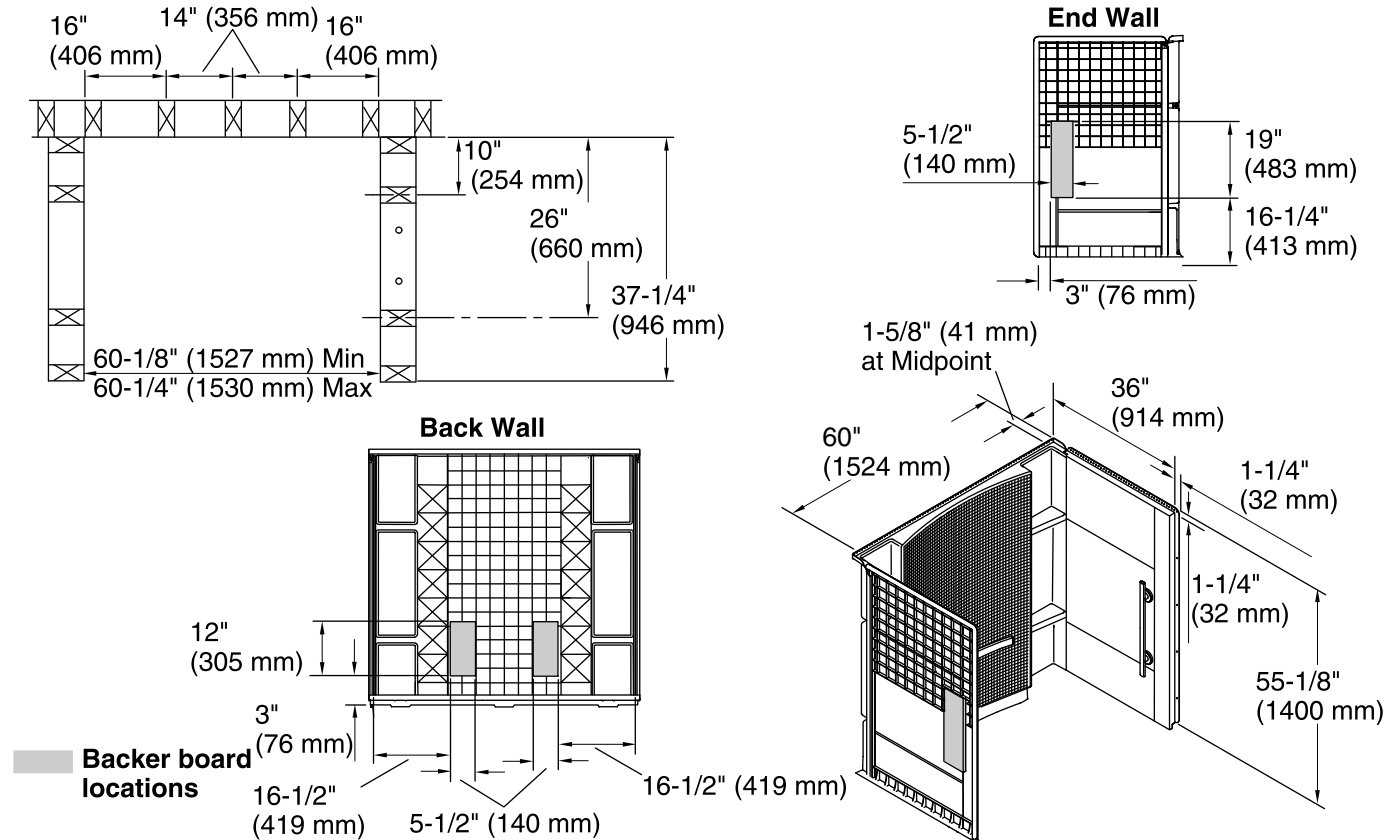

Accord®

60" Bath/Shower Wall Set w/Grab Bars

71164103-N

Features

- Solid Vikrell material
- Pivot snap-together modular design
- Geometric backwall design
- No caulk required
- Molded-in shelves; includes three factory-installed Matte Silver grab bars (one 80012134 and two 80001024)
- Includes three factory-installed Nickel grab bars (one 80012134 and two 80001024)
- Must be installed with Accord bath or seated shower (71161110, 71161120 or 72291110)

For the most current Specification Sheet, go to www.sterlingplumbing.com.

4-26-2019 00:26 - US

Technical Information

All product dimensions are nominal.

- Installation: Three-wall alcove
- Maximum door height: 55-7/8" (1419 mm)
- Maximum door width: 56-3/4" (1441 mm)