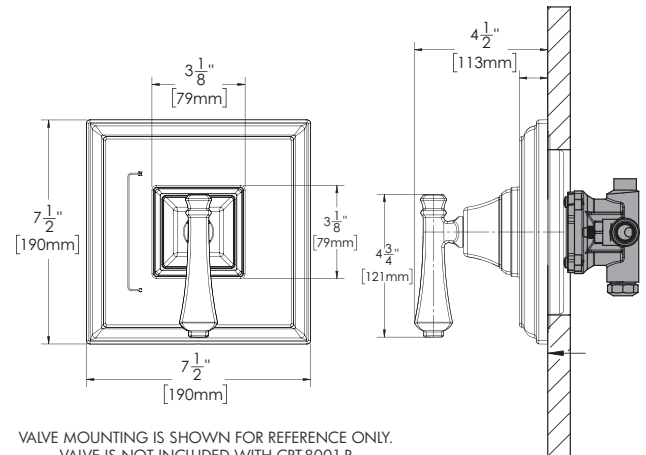

Rainier™ Pressure Balance Valve Trim

FEATURES:

- Metal lever handle
- Metal trim plate
- Includes mounting plate and hardware

VALVE OPTIONS:

- CPV-PB: Pressure Balance Valve
Sweat & Thread Connections
- CPV-PB-PXC: Pressure Balance Valve
PEX F1807 Crimp Inlet Connections
- CPV-PB-PXE: Pressure Balance Valve
PEX F1960 Cold-Expansion Inlet
Connections
- CPV-T: Thermostatic Valve
Sweat & Thread Connections
- CPV-T-PXC: Thermostatic Valve
PEX F1807 Crimp Inlet Connections
- CPV-T-PXE: Thermostatic Valve
PEX F1960 Cold-Expansion Inlet
Connections

All dimensions are in inches (millimeters) unless otherwise specified and are subject to change without notice.

Architect/Engineer Approval Space:

P: 800-537-2107
F: 800-977-2747
W: WWW.SPEAKMAN.COM
R: 03-NOVEMBER 2019