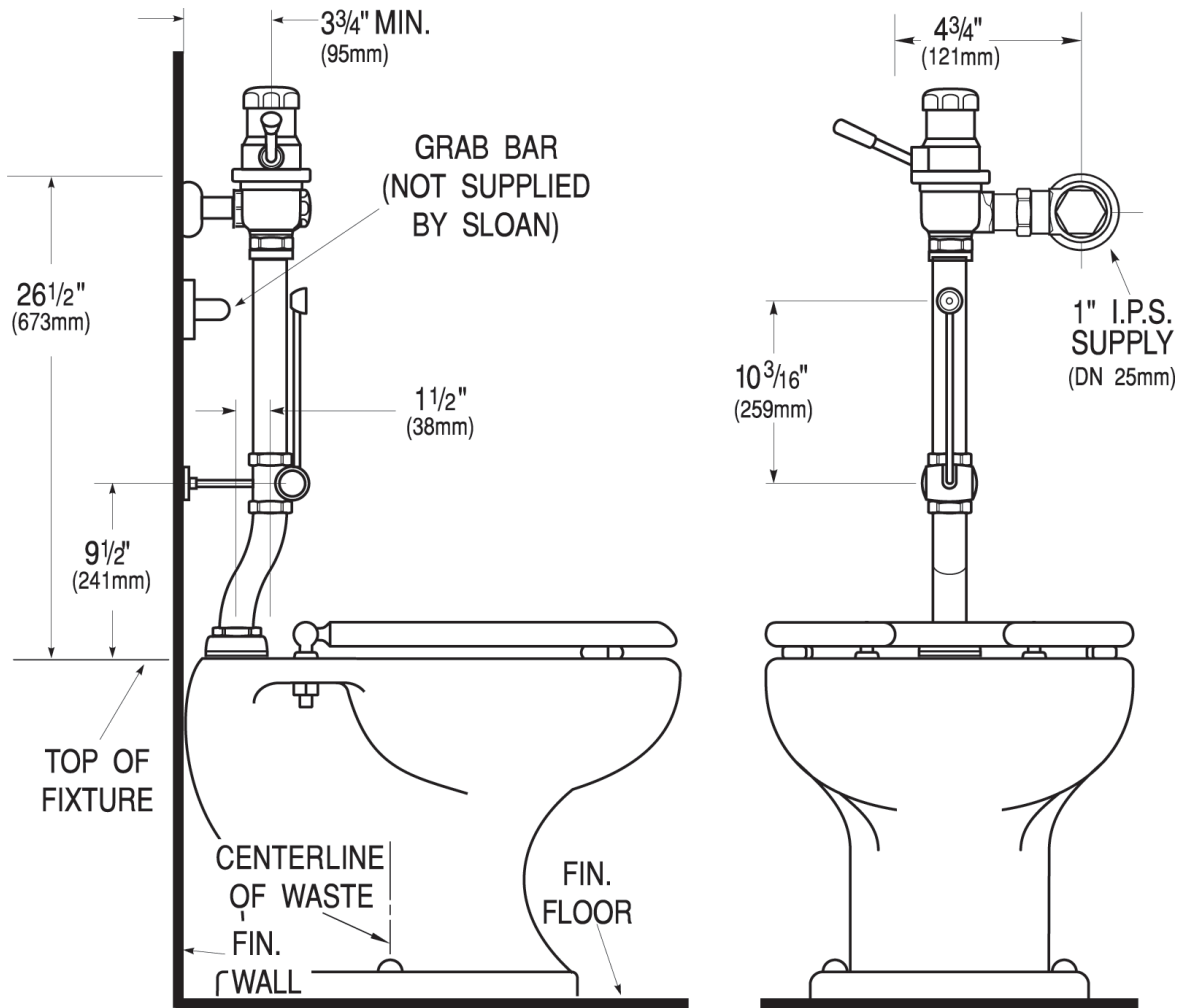

CODE NUMBER

3959600

DESCRIPTION

1.6 gpf, Polished Chrome Finish, Single Flush, Dolphin Exposed Manual Specialty Water Closet Bedpan Washer Flushometer.

DETAILS

- Flush Volume: 1.6 gpf (6.0 Lpf)
- Finish: Polished Chrome (CP)
- Valve: Piston
- Valve Body Material: Semi-red Brass
- Fixture Type: Water Closet
- Fixture Connection: Top spud
- Rough-In Dimension: 26 1/2" (673mm)
- Spud Coupling: 1 1/2" (38mm)
- Supply Pipe: 1" (25mm)

VALVE OPERATING PRESSURE (FLOWING)

15-80 PSI (103-552 kPa). Specific fixtures may require greater minimum flowing pressure - consult manufacturer requirements.

DOWNLOADS

- [Dolphin Standard Exposed Installation Instructions](#)
- [Control Stop Repair and Maintenance Guide](#)
- [Flush Connections Flanges Repair and Maintenance Guide](#)
- [Tail Piece Repair and Maintenance Guide](#)
- [Dolphin Repair and Maintenance Guide](#)
- [Slimline Bedpan Washer Repair and Maintenance Guide](#)
- [Additional Downloads](#)

NOTES

All information contained within this document subject to change without notice.

Looking for other variations of the DOLPHIN BPW 1150 product? [View the general spec sheet with all options.](#)

[Find a compatible urinal](#) for this flushometer.

[Find a compatible water closet](#) for this flushometer.

Sloan 10500 Seymour Ave, Franklin Park, IL 60131

Phone: 800.982.5839 • Fax: 800.447.8329 • sloan.com

ROUGH-IN

Sloan 10500 Seymour Ave, Franklin Park, IL 60131