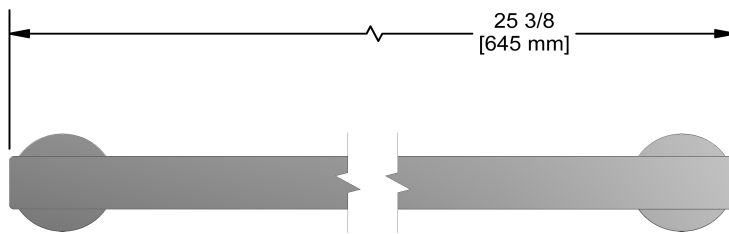

60 cm (24") towel bar
PX5

Specifications

Description

- 2 anchor points

Available colors

- C : Chrome

Sizes, models and finishes may differ from thoses presented.

Warranty