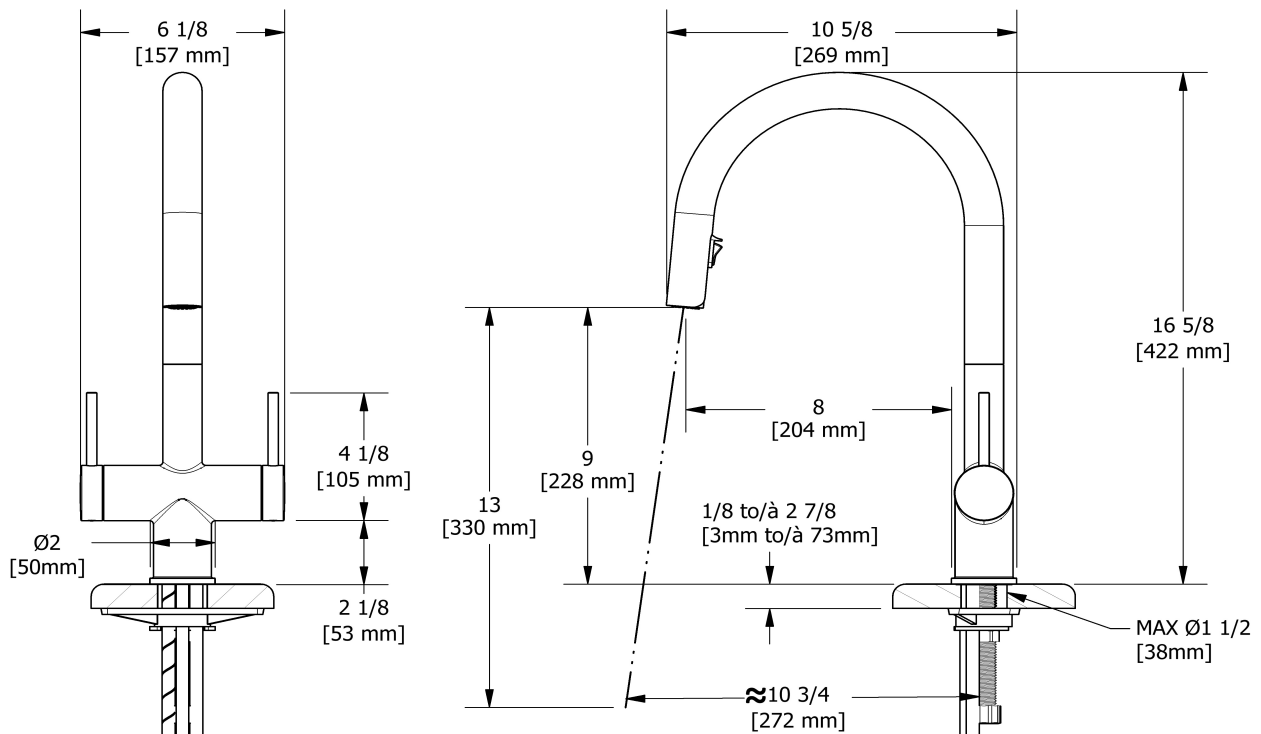

Sizes, models and finishes may differ from thoses presented.

Warranty

This **Riobel Inc.** product you have purchased carries a Limited Lifetime Warranty on the chrome, PVD finish, blacks and all working parts and is guaranteed from the initial purchase date against all manufacturing defects. All other finishes, including plastic components, are guaranteed for one year. All electric and/or electronic parts are covered by a 5-year limited warranty.

Customer Service

Ontario, West Canada : 888-287-5354 Quebec, Maritimes, United States : 866-473-8442