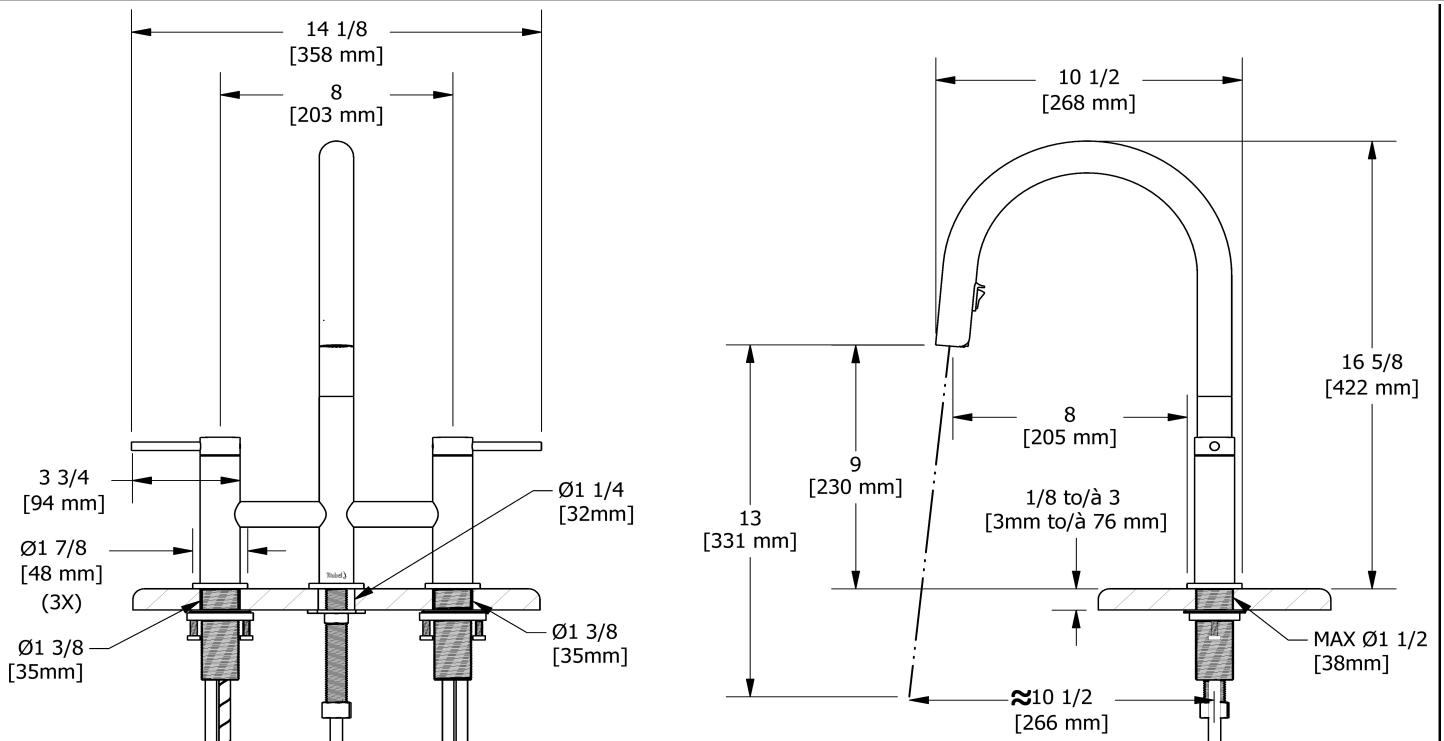

Azure kitchen faucet with spray
AZ400

UPC®

Specifications

Descriptions

- Silent braided nylon hose
- 2-jet Boomerang™ hand spray system with intergrated swivel
- Ceramic cartridge
- 3/8" speedway compression

Available colors

- C : Chrome
- SS : Stainless Steel (PVD)
- BK : Black
- BG : Brushed Gold (PVD)

Available flows

- 5.69 L/min, 1.5 gpm (US) 60psi
- 3.7 L/min, 1 gpm (US) 60psi (AZ400-10)

Certifications

- CSA B125.1
- NSF/ANSI standard 61 and 372
- ASME A112.18.1