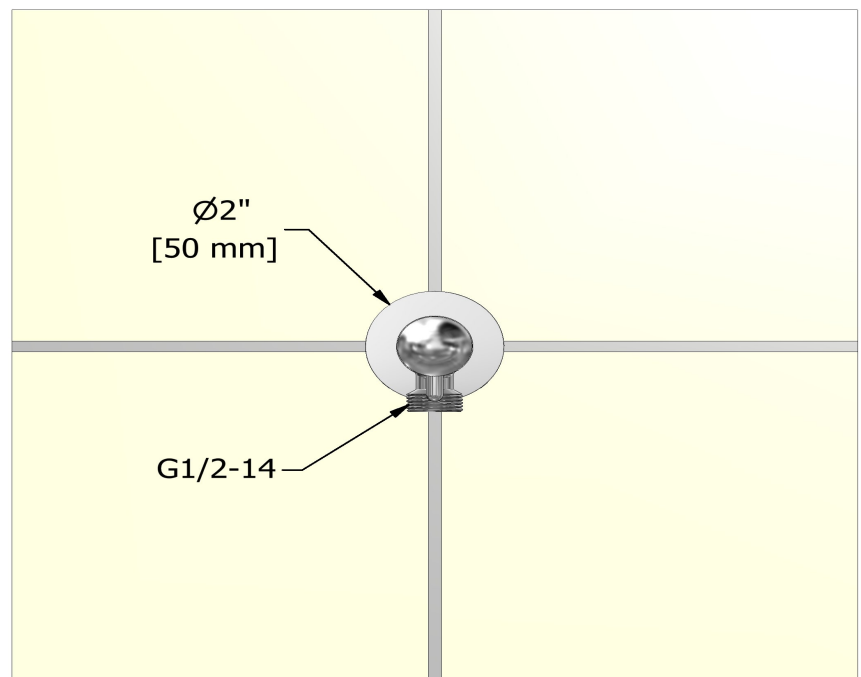

Elbow supply with shut-off valve
780

Specifications

Descriptions

- Ceramic cartridge
- Adjustable depth
- 1/2" outlet male
- 1/2" inlet female NPT

Available colors

- C : Chrome
- BN : Brushed Nickel (PVD)
- PN : Polished Nickel (PVD)

Certifications

- CSA B125.1
- ASME A112.18.1
- CMR248 Approval

cUPC®

Sizes, models and finishes may differ from those presented.

Warranty

This **Riobel Inc.** product you have purchased carries a Limited Lifetime Warranty on the chrome, PVD finish, blacks and all working parts and is guaranteed from the initial purchase date against all manufacturing defects. All other finishes, including plastic components, are guaranteed for one year. All electric and/or electronic parts are covered by a 5-year limited warranty.