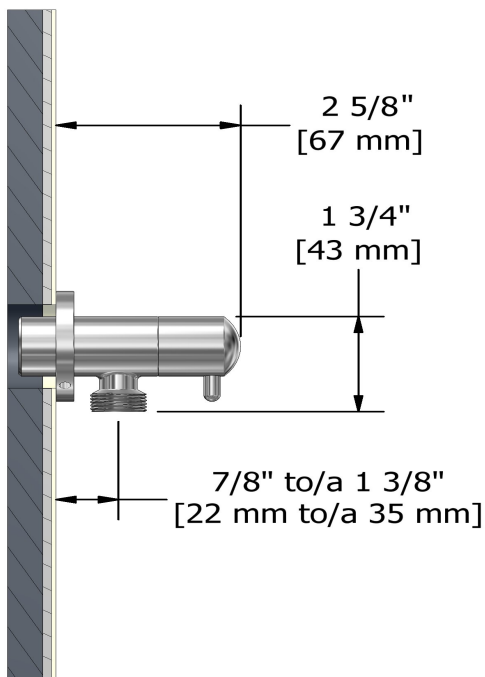

Sizes, models and finishes may differ from those presented.

Warranty

This **Riobel Inc.** product you have purchased carries a Limited Lifetime Warranty on the chrome, PVD finish, blacks and all working parts and is guaranteed from the initial purchase date against all manufacturing defects. All other finishes, including plastic components, are guaranteed for one year. All electric and/or electronic parts are covered by a 5-year limited warranty.

Customer Service

Ontario, West Canada : 888-287-5354 Quebec, Maritimes, United States : 866-473-8442

2020.06.11