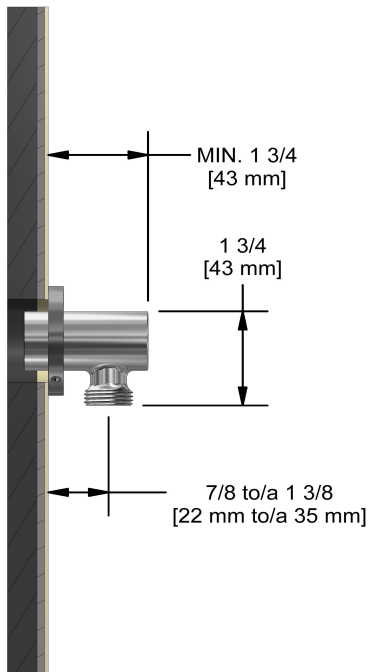

Sizes, models and finishes may differ from those presented.

Warranty

This **Riobel Inc.** product you have purchased carries a Limited Lifetime Warranty on the chrome, PVD finish, blacks and all working parts and is guaranteed from the initial purchase date against all manufacturing defects. All other finishes, including plastic components, are guaranteed for one year. All electric and/or electronic parts are covered by a 5-year limited warranty.

Customer Service

Ontario, West Canada : 888-287-5354 Quebec, Maritimes, United States : 866-473-8442