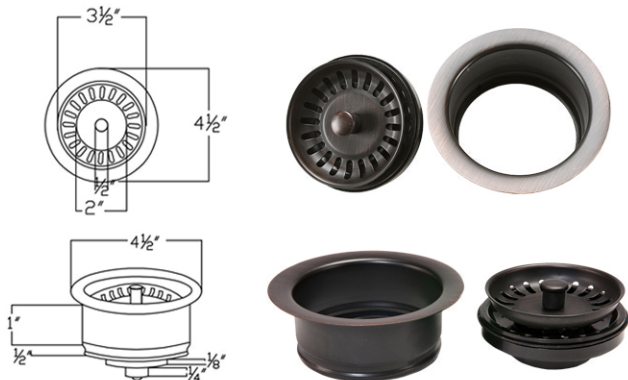

**PACKAGE INCLUDES THE FOLLOWING ITEMS:**

- \* 42" Hammered Copper Kitchen Triple Basin Sink / ORB Finish (Model# KTDB422210)
- \* 3.5" Garbage Disposal Drain w/ Basket / ORB Finish (Model# D-130ORB)
- \* Two 3.5" Kitchen Basket Strainer Drains / ORB Finish (Model# D-132ORB)
- \* Oil Rubbed Bronze Installation Silicone (Model# C900-ORB)
- \* Copper Sink Wax (Model# W900-WAX)

*\* ORB: Oil Rubbed Bronze*

**SINK DETAILS (Model# KTDB422210)**

- \* 42" Hammered Copper Kitchen Triple Basin Sink
- \* Color: Oil Rubbed Bronze
- \* Outer Dimension: 42" x 22" x 10"
- \* Inner Dimension: L: 15" x 20" x 10" C: 8" x 17" x 8"  
R: 15" x 20" x 10"
- \* Drain Size: 3.5" Standard
- \* Material Gauge: 14

#### PACKAGE INCLUDES THE FOLLOWING ITEMS:

- \* 33" Hammered Copper Kitchen Triple Basin Sink / ORB Finish (Model# KTDB422210)
- \* 3.5" Garbage Disposal Drain w/ Basket / ORB Finish (Model# D-130ORB)
- \* Two 3.5" Kitchen, Prep, Bar Basket Strainer Drain / ORB Finish (Model# D-132ORB)
- \* Oil Rubbed Bronze Installation Silicone (Model# C900-ORB)
- \* Copper Sink Wax (Model# W900-WAX)

#### DRAIN #1 DETAILS (Model# D-130ORB)

- \* 3.5" Deluxe Garbage Disposal Drain w/ Basket
- \* Color: Oil Rubbed Bronze
- \* Inner Dimension: 3.5"
- \* Outer Dimension: 4.5" x 2"
- \* Installation Type: Insinkerator Brand Compatible
- \* Material: Brass