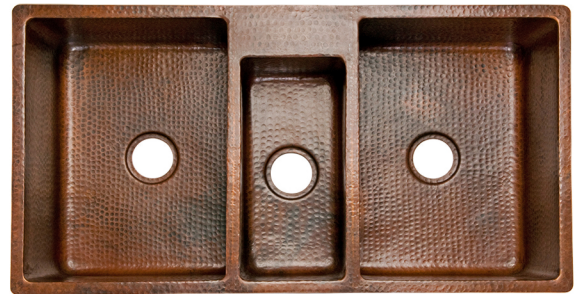

**PACKAGE INCLUDES THE FOLLOWING ITEMS:**

- \* 42" Hammered Copper Kitchen Triple Basin Sink / ORB Finish (Model# KTDB422210)
- \* 3.5" Garbage Disposal Drain w/ Basket / ORB Finish (Model# D-130ORB)
- \* Two 3.5" Kitchen Basket Strainer Drains / ORB Finish (Model# D-132ORB)
- \* Oil Rubbed Bronze Installation Silicone (Model# C900-ORB)
- \* Copper Sink Wax (Model# W900-WAX)

*\* ORB: Oil Rubbed Bronze*

**SINK DETAILS (Model# KTDB422210)**

- \* 42" Hammered Copper Kitchen Triple Basin Sink
- \* Color: Oil Rubbed Bronze
- \* Outer Dimension: 42" x 22" x 10"
- \* Inner Dimension: L: 15" x 20" x 10" C: 8" x 17" x 8"  
R: 15" x 20" x 10"
- \* Drain Size: 3.5" Standard
- \* Material Gauge: 14

#### PACKAGE INCLUDES THE FOLLOWING ITEMS:

- \* 33" Hammered Copper Kitchen Triple Basin Sink / ORB Finish (Model# KTDB422210)
- \* 3.5" Garbage Disposal Drain w/ Basket / ORB Finish (Model# D-130ORB)
- \* Two 3.5" Kitchen, Prep, Bar Basket Strainer Drain / ORB Finish (Model# D-132ORB)
- \* Oil Rubbed Bronze Installation Silicone (Model# C900-ORB)
- \* Copper Sink Wax (Model# W900-WAX)

#### SILICONE DETAILS (Model# C900-ORB)

- \* Neutral Cure Installation Silicone
- \* Size: 4.5 OZ
- \* Matches a Variety of Different Styled Sinks and Drains