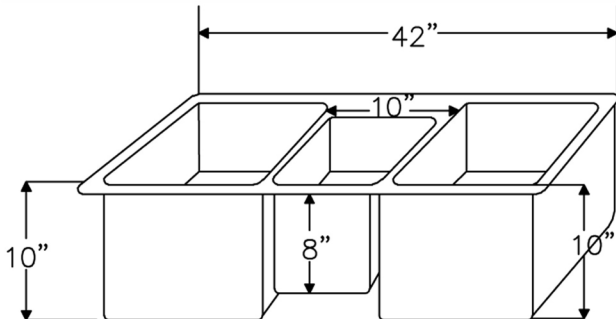

**PACKAGE INCLUDES THE FOLLOWING ITEMS:**

- \* 42" Hammered Copper Kitchen Triple Basin Sink / ORB Finish (Model# KTDB422210)
- \* 3.5" Garbage Disposal Drain w/ Basket / ORB Finish (Model# D-130ORB)
- \* Two 3.5" Kitchen Basket Strainer Drains / ORB Finish (Model# D-132ORB)
- \* Oil Rubbed Bronze Installation Silicone (Model# C900-ORB)
- \* Copper Sink Wax (Model# W900-WAX)

*\* ORB: Oil Rubbed Bronze*

**SINK DETAILS (Model# KTDB422210)**

- \* 42" Hammered Copper Kitchen Triple Basin Sink
- \* Color: Oil Rubbed Bronze
- \* Outer Dimension: 42" x 22" x 10"
- \* Inner Dimension: L: 15" x 20" x 10" C: 8" x 17" x 8"  
R: 15" x 20" x 10"
- \* Drain Size: 3.5" Standard
- \* Material Gauge: 14

#### SILICONE DETAILS (Model# C900-ORB)

- \* Neutral Cure Installation Silicone
- \* Size: 4.5 OZ
- \* Matches a Variety of Different Styled Sinks and Drains