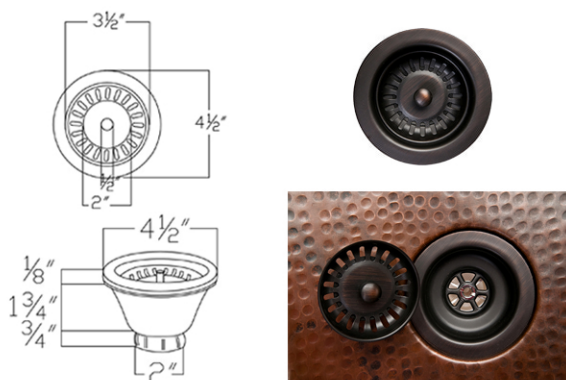

DRAIN #2 and #3 DETAILS (Model# D-132ORB)

- Two 3.5" Kitchen, Prep, Bar Basket Strainer Drains
- Color: Oil Rubbed Bronze
- Inner Dimension: 3.5"
- Outer Dimension: 4.5" x 3"
- Installation Type: Compression
- Material: Brass/PVC