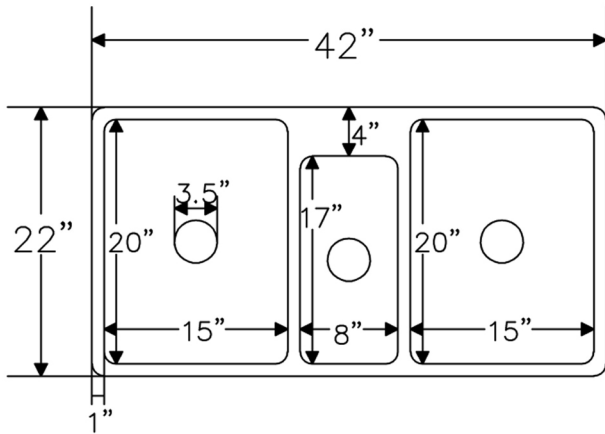

**PACKAGE INCLUDES THE FOLLOWING ITEMS:**

- \* 42" Hammered Copper Kitchen Triple Basin Sink / ORB Finish (Model# KTDB422210)
- \* 3.5" Garbage Disposal Drain w/ Basket / ORB Finish (Model# D-130ORB)
- \* Two 3.5" Kitchen Basket Strainer Drains / ORB Finish (Model# D-132ORB)
- \* Oil Rubbed Bronze Installation Silicone (Model# C900-ORB)
- \* Copper Sink Wax (Model# W900-WAX)

*\* ORB: Oil Rubbed Bronze*

**SINK DETAILS (Model# KTDB422210)**

- \* 42" Hammered Copper Kitchen Triple Basin Sink
- \* Color: Oil Rubbed Bronze
- \* Outer Dimension: 42" x 22" x 10"
- \* Inner Dimension: L: 15" x 20" x 10" C: 8" x 17" x 8"  
R: 15" x 20" x 10"
- \* Drain Size: 3.5" Standard
- \* Material Gauge: 14

#### DRAIN #2 and #3 DETAILS (Model# D-132ORB)

- \* Two 3.5" Kitchen, Prep, Bar Basket Strainer Drains
- \* Color: Oil Rubbed Bronze
- \* Inner Dimension: 3.5"
- \* Outer Dimension: 4.5" x 3"
- \* Installation Type: Compression
- \* Material: Brass/PVC

#### SILICONE DETAILS (Model# C900-ORB)

- \* Neutral Cure Installation Silicone
- \* Size: 4.5 OZ
- \* Matches a Variety of Different Styled Sinks and Drains