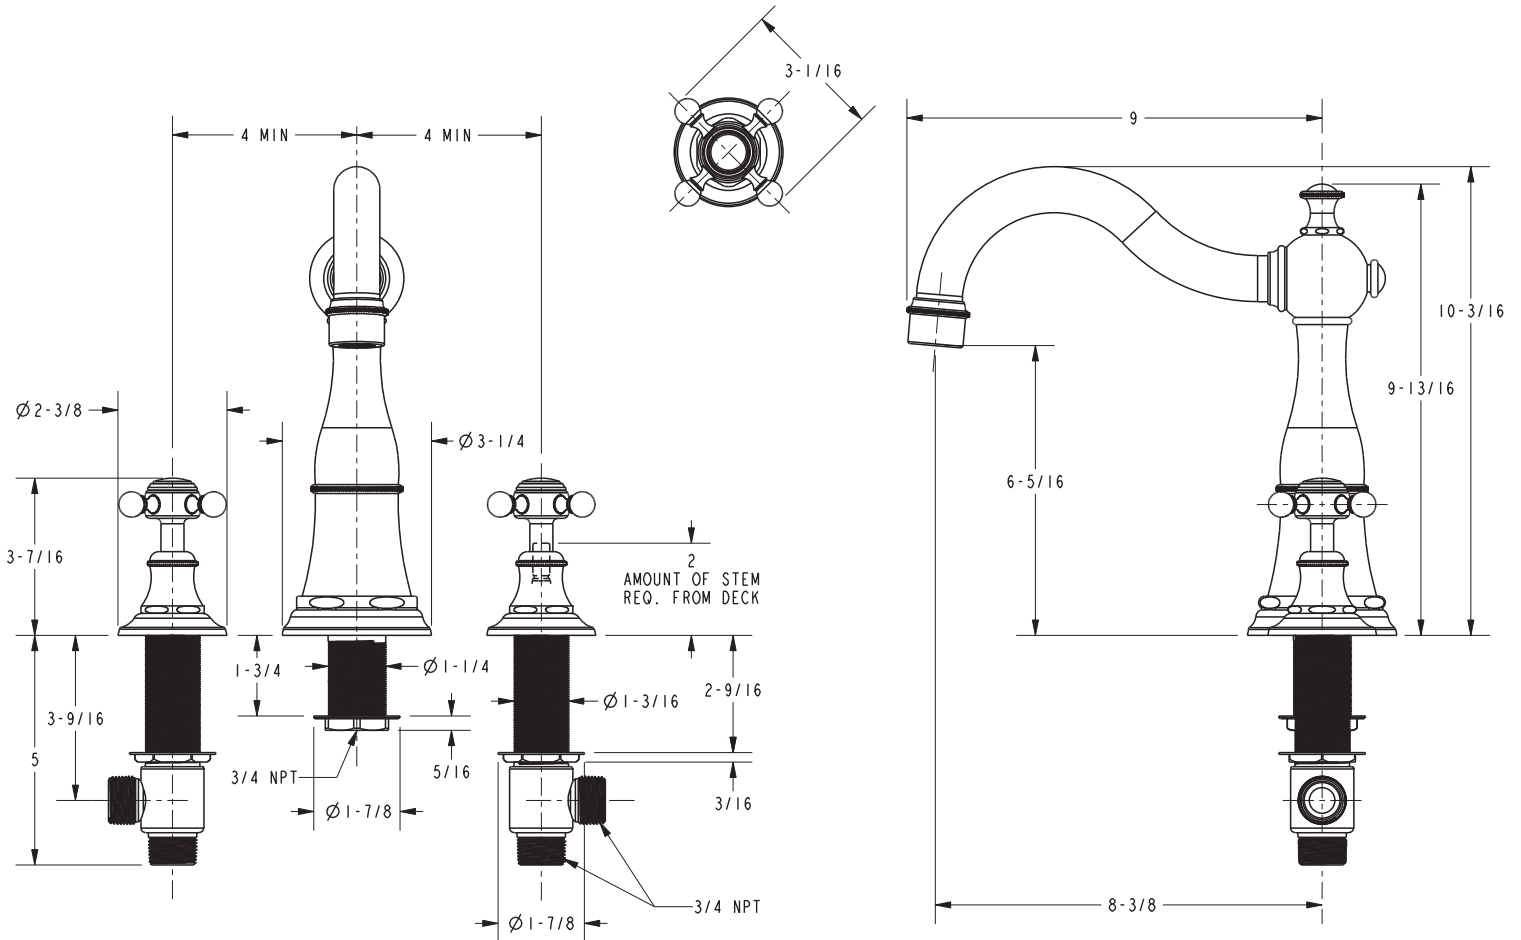

**Roman Tub Deck Trim**

**3-1766**

**Features**

- Solid brass construction
- ADA compliant traditional lever handles
- 6-5/16" (16.0 cm) spout height at outlet
- 8-3/8" (21.3 cm) spout reach (c-c)
- Intended for use with Newport Brass rough valve kit (Required Accessory) which incorporates the following:
  - Brass valve bodies and quick-connect spout fitting
  - Quarter-turn washerless ceramic disc 3/4" valve cartridges

**Required Accessory:**

Trim, above, and Rough Valve Kit, below, must both be specified.

Application	Roman Tub			Roman Tub with Handshower					
	Hot Valve	Cold Valve	Spout Quick-Connect Fitting	Hot Valve	Cold Valve	Spout Quick-Connect Fitting	Poly-Braided Hose	Handshower Diverter	H/S Flange Hardware
Inlet/Outlet Size	3/4"	3/4"	3/4"	3/4"	3/4"	3/4"	1/2"	1/2" / 3/4"	-
Part Number	<input type="checkbox"/> 1-586			<input type="checkbox"/> 1-587					
Image									

**Product Specification: Add "Color / Finish" suffix to Model number, below.**

The Roman Tub Deck Trim shall be made of solid brass construction. Roman Tub Deck Trim shall incorporate ADA compliant traditional cross handles. Product shall incorporate a 6-5/16" (16.0 cm) spout height at outlet and a 8-3/8" (21.3 cm) spout reach (c-c). Rough valve kit shall incorporate brass valve bodies with quarter-turn washerless ceramic disc 3/4" valve cartridges and a quick-connect spout fitting. Roman Tub Deck Trim shall be Newport Brass Model 3-1766/\_\_\_\_\_ and Newport Brass rough valve kit shall be 1-586.

## PRODUCT DIMENSIONS *(Units are in inches)*