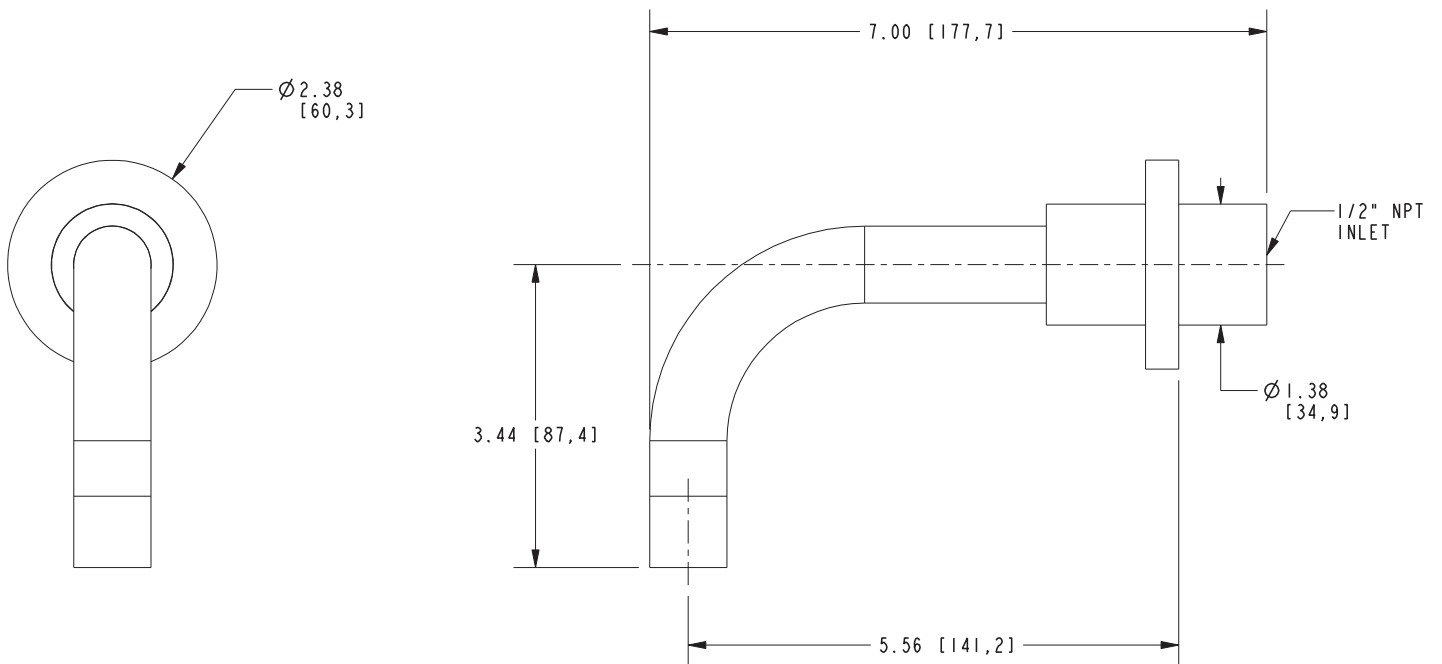

NEWPORT BATH

Features

- Solid brass construction
- 7.00" (17.8 cm) spout length
- 1/2" NPT inlet fitting
- Complements East Linear, East Square, Slater and Tyler product series

Wall Tub Spout

3-234

Codes / Standards Compliance

Specified Model

Model	Description	Colors Finishes				
3-234	Wall Tub Spout	<input type="checkbox"/> 10B	<input type="checkbox"/> 15	<input type="checkbox"/> 15S	<input type="checkbox"/> 26	<input type="checkbox"/> Other

Product Specification Add "Color / Finish" suffix to Model number, below.

The Wall-Mounted Tub Spout shall be made of solid brass construction. Tub spout shall have a length of 7.00" (17.8 cm) and incorporate a 1/2" NPT inlet fitting. Tub Spout shall be Newport Brass Model 3-234/____.

3-234

PRODUCT DIMENSIONS *(Units are in inches)*

Newport Bath Wall Tub Spout 3-234