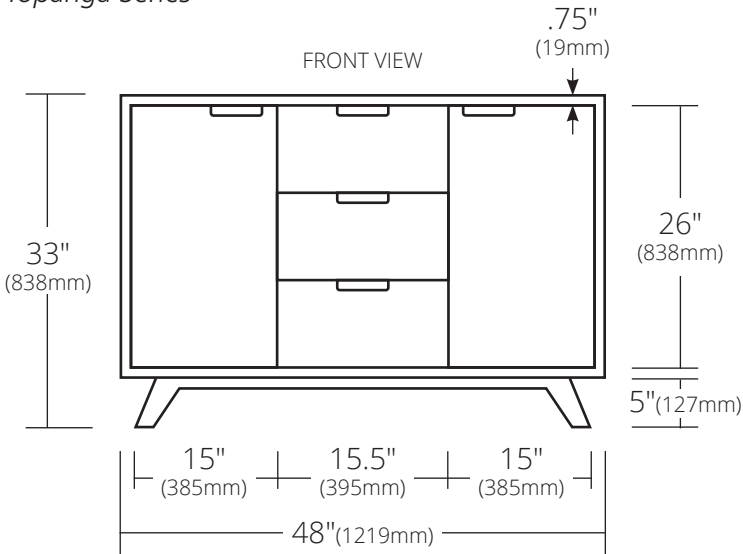

SPECIFICATIONS

**TOPANGA 48" VANITY**

Topanga Series

VNA481

**PRODUCT DETAILS**

- 48"w x 21.5"d x 33"h (1219mm x 546mm x 838mm)
- FSC® Certified Walnut
- Two soft-close doors
- Two adjustable shelves
- Three soft-close, full-extension drawers
- Low VOC water-resistant finish

**INSTALLATION**

- Freestanding vanity base

**COORDINATING PRODUCTS**

- Any Native Trails vanity top
- Combine any Native Trails sink less than 7" (178mm) deep

**IMPORTANT**

Due to the handcrafted nature of this product, it will vary in finish, texture, and other details. Dimensions may vary up to 1/4" (6mm).