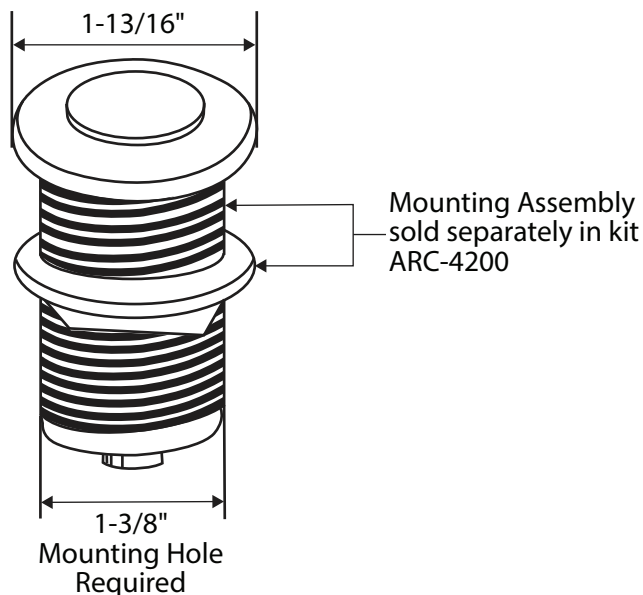

### Critical Dimensions

Specification Detail	
Button Diameter	1-13/16"
For Use With	ARC-4200