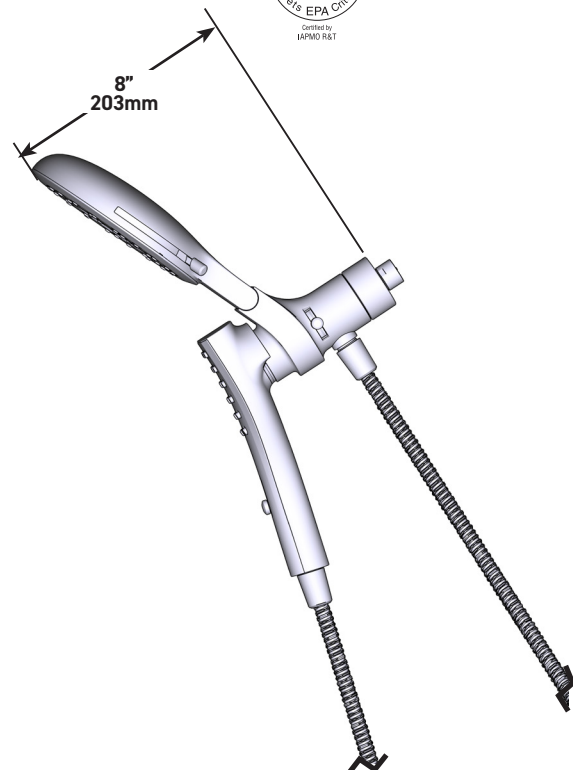

DESCRIPTION

- Various finishes identified by suffix
- Designed using ocean recycled plastic
- Magnetix™ technology features an innovative magnetic docking system
- Includes rainshower, handshower, hose and magnetic docking system
- 60" double interlock spiral metal hose (for 220C2 series)
- 72" double interlock spiral metal hose (for 220C3 series)
- 1/2" IPS connection

OPERATION

- Infiniti™ dial allows users to precisely adjust to their preferred balance of force and coverage
- 3-way diverter provides ability to flow each shower head separately or combined for more coverage
- Pause/trickle function allows to momentarily pause the handshower flow
- Pivoting rainshower allows user to tilt rainshower 40 degrees forward and backwards

Verso™

Rainshower/Handshower Combination with Infiniti™ dial and Magnetix™ Docking

MODELS: 220C2 series
220C3 series

CRITICAL DIMENSIONS DO NOT SCALE