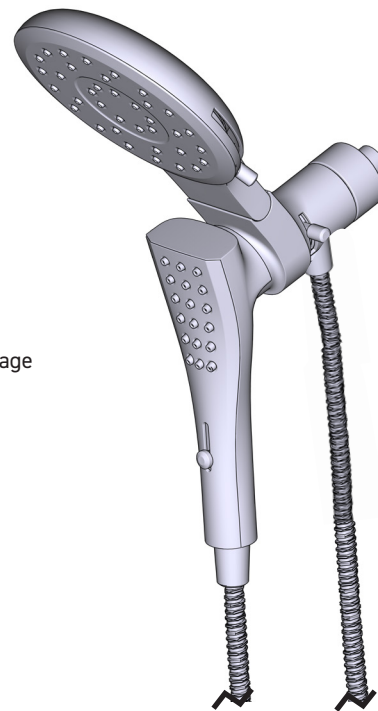

DESCRIPTION

- Various finishes identified by suffix
- Designed using ocean recycled plastic
- Magnetix™ technology features an innovative magnetic docking system
- Includes rainshower, handshower, hose and magnetic docking system
- 60" double interlock spiral metal hose (for 220C2 series)
- 72" double interlock spiral metal hose (for 220C3 series)
- 1/2" IPS connection

OPERATION

- Infiniti™ dial allows users to precisely adjust to their preferred balance of force and coverage
- 3-way diverter provides ability to flow each shower head separately or combined for more coverage
- Pause/trickle function allows to momentarily pause the handshower flow
- Pivoting rainshower allows user to tilt rainshower 40 degrees forward and backwards

FLOW

- Designed to delivery 2.5 gpm (9.5 L/min) MAX at 80 psi
 - (for models manugactured after 3/1/18)
 - Designed to deliver 1.75 gpm (7.6 L/min) MAX at 80 psi
 - (for models manufactured before 3/1/18)
- EP suffix models are limited to 1.75gpm (6.6 L/min) MAX at 80 psi

Verso™

Rainshower/Handshower Combination with Infiniti™ dial and Magnetix™ Docking

MODELS: 220C2 series
220C3 series

CRITICAL DIMENSIONS DO NOT SCALE