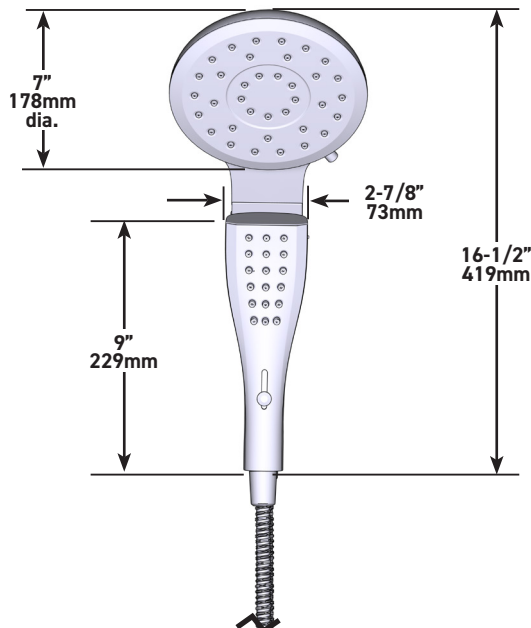

DESCRIPTION

- Various finishes identified by suffix
- Designed using ocean recycled plastic
- Magnetix™ technology features an innovative magnetic docking system
- Includes rainshower, handshower, hose and magnetic docking system
- 60" double interlock spiral metal hose (for 220C2 series)
- 72" double interlock spiral metal hose (for 220C3 series)
- 1/2" IPS connection

OPERATION

- Infiniti™ dial allows users to precisely adjust to their preferred balance of force and coverage
- 3-way diverter provides ability to flow each shower head separately or combined for more coverage
- Pause/trickle function allows to momentarily pause the handshower flow
- Pivoting rainshower allows user to tilt rainshower 40 degrees forward and backwards

Verso™

Rainshower/Handshower Combination with Infiniti™ dial and Magnetix™ Docking

MODELS: 220C2 series
220C3 series

CRITICAL DIMENSIONS DO NOT SCALE