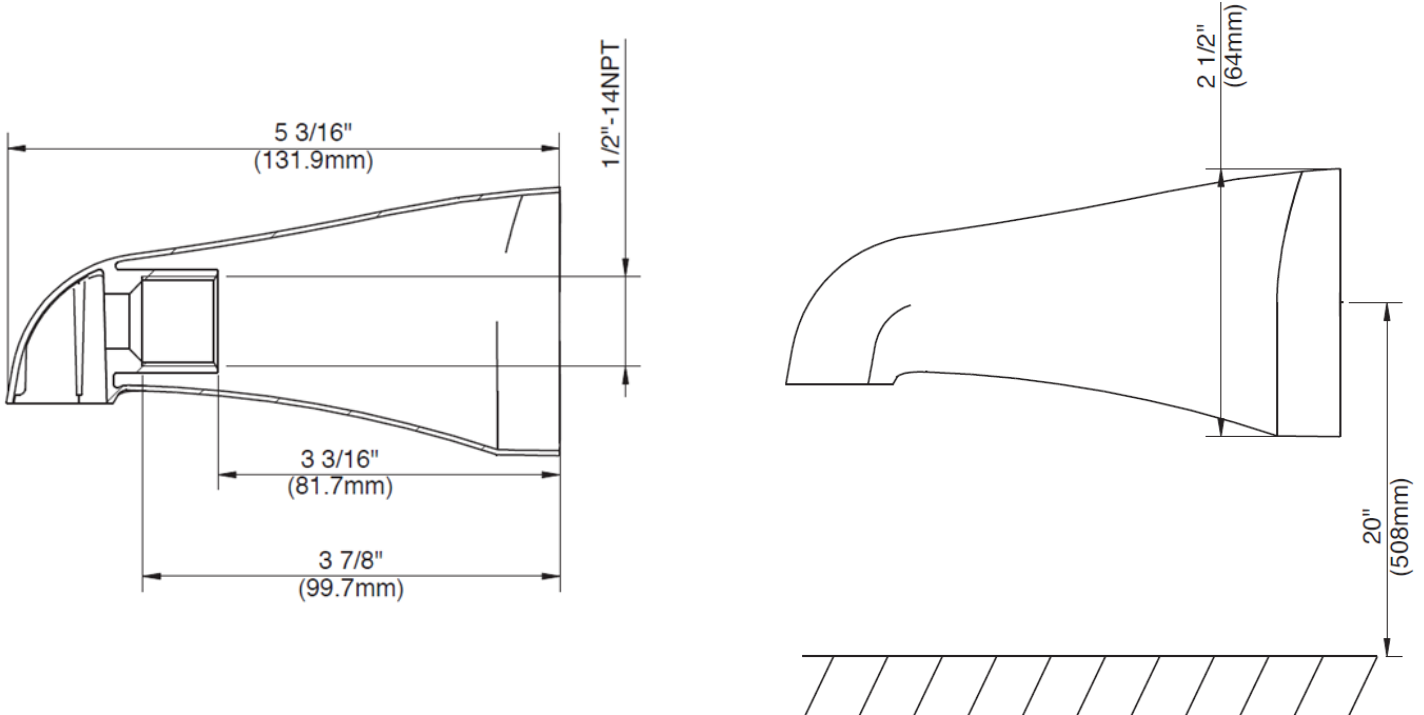

Non-Diverter Tub Spout

Bec pour baignoire sans dérivateur
Vertedor de bañera sin cambiador

Product Specifications

MAINLINE

**IPSPOUT-CP
IPSPOUT-BN
IPSPOUT-ORB**

Contact your sales representative for more information or visit our website at mainlinecollection.com

Revised 9/2/2018