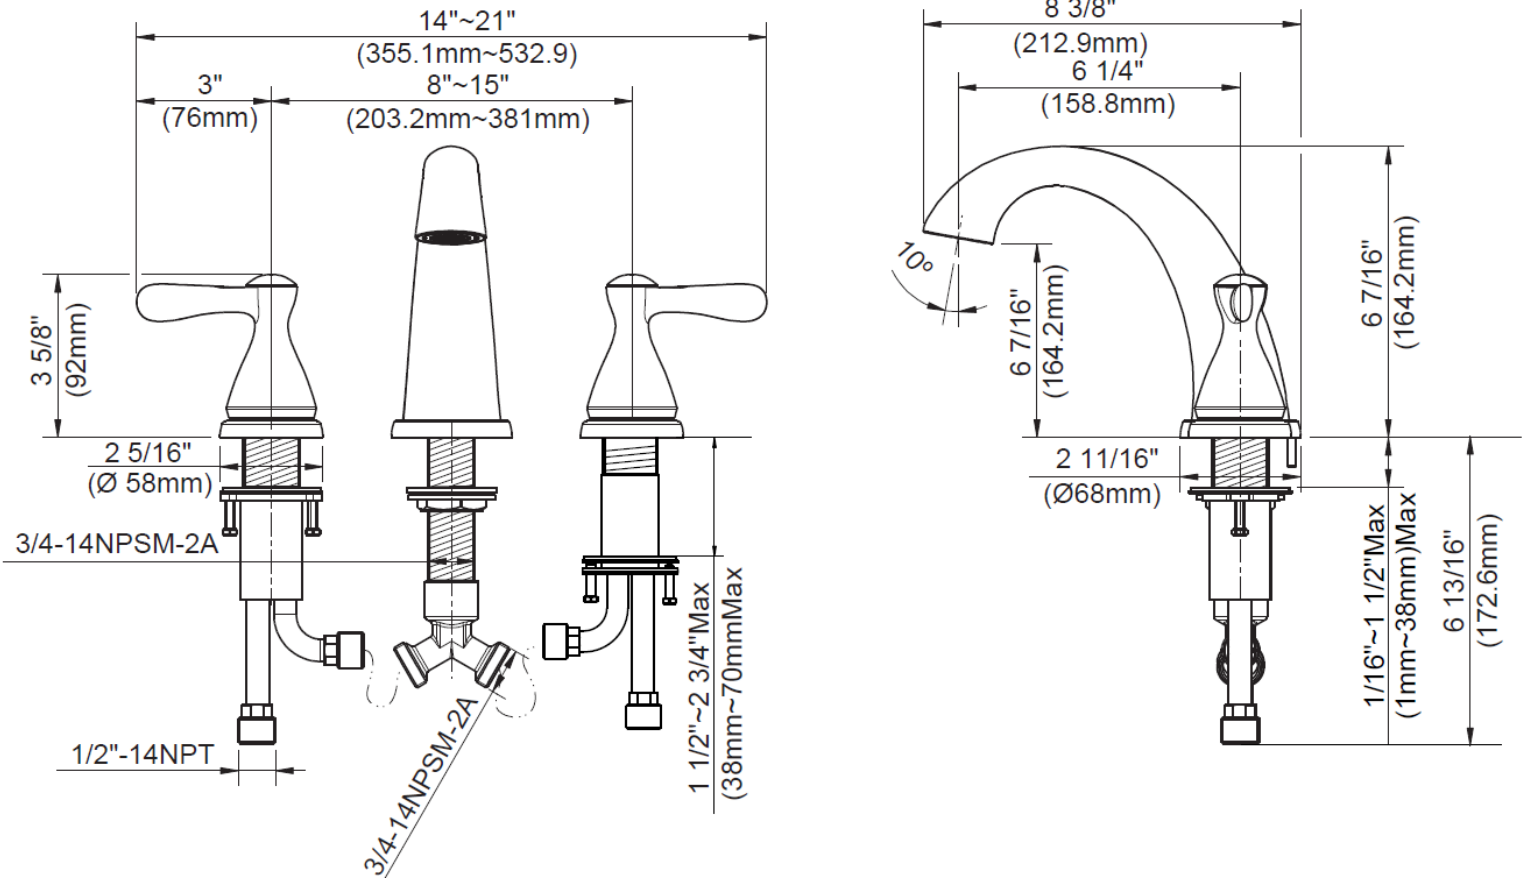

3 Hole Roman Tub Trim

Garniture de baignoire romaine à 3 orifices

Piezas exteriores para bañera tipo romana de 3 agujeros

Product Specifications

MAINLINE®

Emma®

**EM341-TCP
EM341-TBN
EM341-TORB**

Contact your sales representative for more information or visit our website at mainlinecollection.com

Revised 3/22/2019