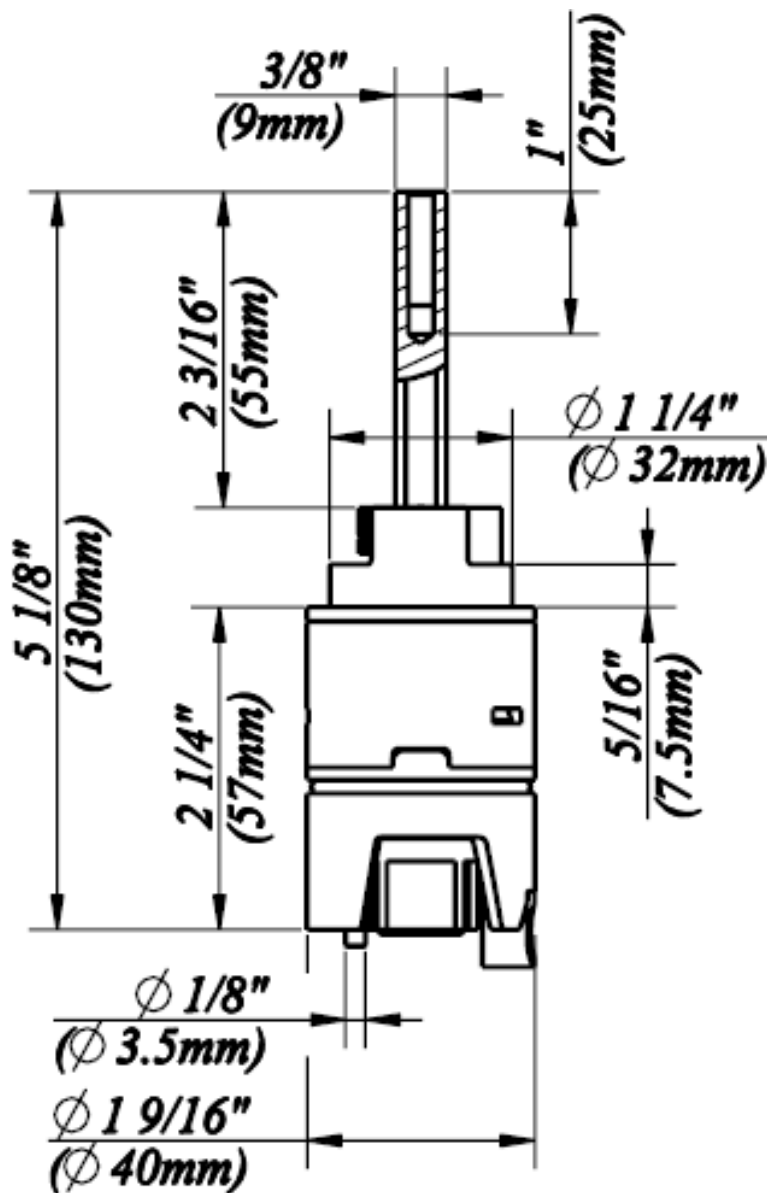

MLCERCART

Contact your sales representative for more information or visit our website at mainlinecollection.com

Revised 9/2/2018