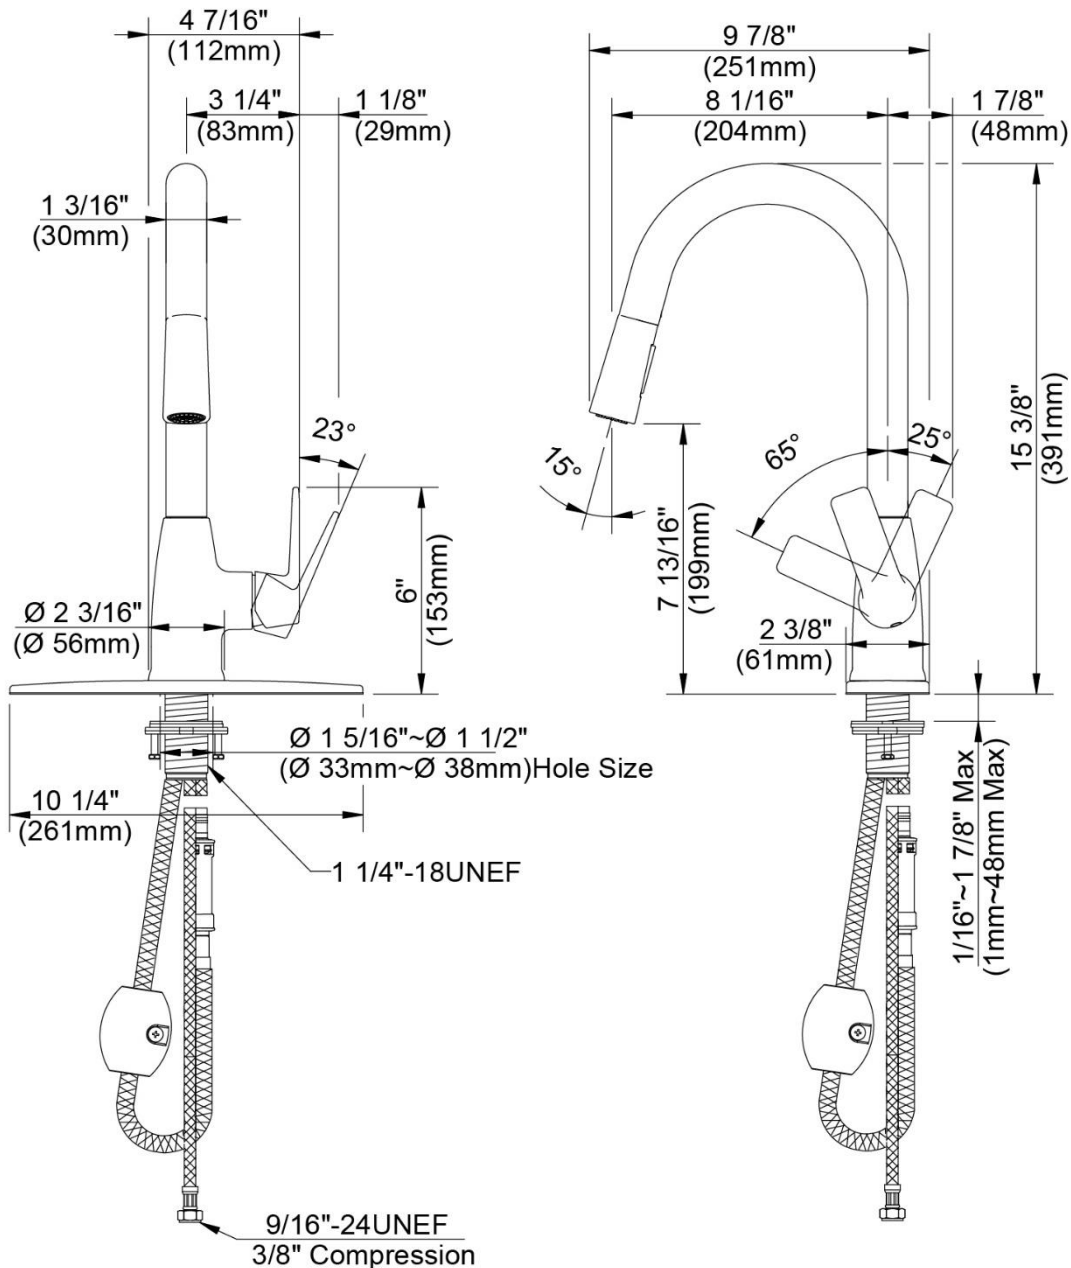

Contact your sales representative for more information or visit our website at mainlinecollection.com