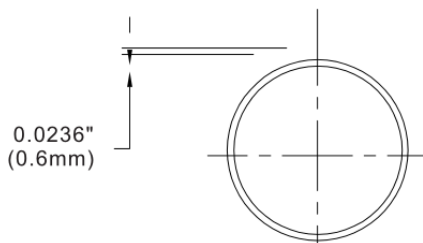

**Length:** 58 to 61"

**Diameter:** 1"

**Material:** Aluminum

**Finish:** Polished Chrome

**Mount Type:** Fixed

**MLSSRFLG** Mounting hardware sold separately

**MLSSRADJ**