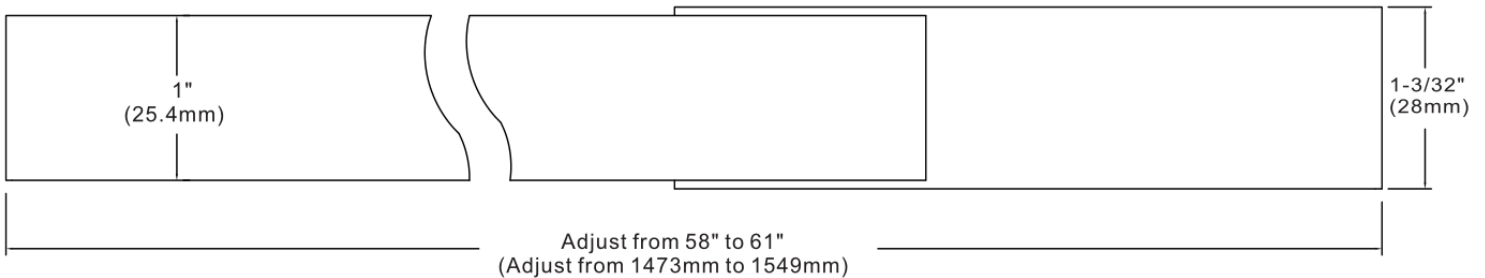

**Length:** 58 to 61"

**Diameter:** 1"

**Material:** Aluminum

**Finish:** Polished Chrome

**Mount Type:** Fixed

**MLSSRFLG** Mounting hardware sold separately

**MLSSRADJ**