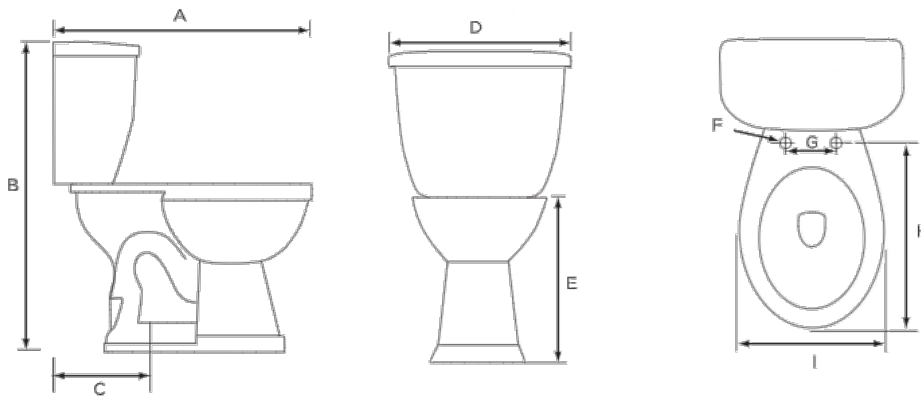

Certifications

- IAPMO cUPC
- ASME A112.19.2
- US EPA WaterSense
- 800g MaP Rating

To Submit	Bowl	Tank	A	B	C	D	E	F	G	H	I
	MLS10416	MLS10417	29-1/2"	29-7/8"	12"	17"	15-1/2"	1/2"	5-1/2"	18-1/2"	14-3/8"

All dimensions listed are nominal. Mainline® reserves the right to make product and material changes at any time without notice.

Contact your sales representative for more information or visit our website at mainlinecollection.com