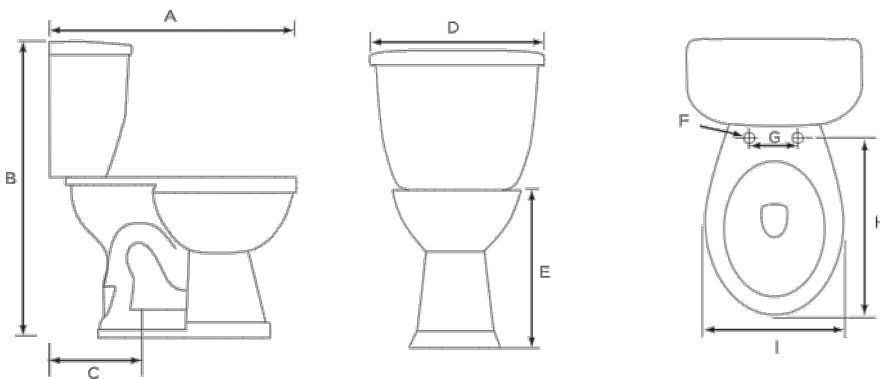

Certifications

- IAPMO cUPC
- ASME A112.19.2
- US EPA WaterSense
- ADA ANSI A117.1
- 1000g MaP Rating

To Submit	Bowl	Tank	A	B	C	D	E	F	G	H	I
	MLS10040	MLS10417	29-1/2"	31-1/5"	12"	17"	15-3/8"	1/2"	5-1/2"	18-1/2"	14-1/2"

All dimensions listed are nominal. Mainline® reserves the right to make product and material changes at any time without notice.

Contact your sales representative for more information or visit our website at mainlinecollection.com