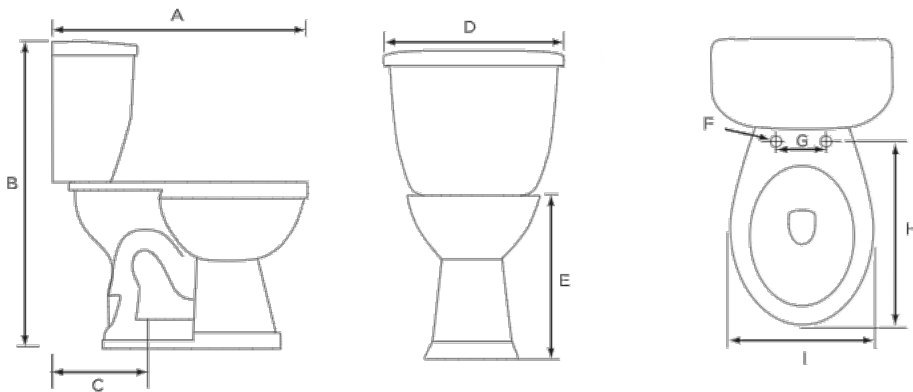

Certifications

- IAPMO cUPC
- ASME A112.19.2
- US EPA WaterSense
- 800g MaP Rating

To Submit	Bowl	Tank	A	B	C	D	E	F	G	H	I
	MLS10415	MLS10417	28"	29-3/4"	12"	17"	15-1/2"	1/2"	5-1/2"	16-1/2"	14-1/2"

All dimensions listed are nominal. Mainline® reserves the right to make product and material changes at any time without notice.

Contact your sales representative for more information or visit our website at mainlinecollection.com