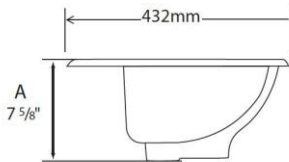

## Product Specifications

### Features

- Grade A Vitreous China
- 20" x 17" Oval
- Single Hole
- Self-Rimming with Front Overflow
- ADA Compliant
- Traditional Design
- Available in White

## MLS10060

To Submit	Bowl	Color	Hole	Weight	A	B	C	D	E
	MLS10060	White	Single	15.59 lbs.	7-5/8"	1-5/16"	1-3/4"	2-1/2"	7-1/16"

All dimensions listed are nominal. Mainline® reserves the right to make product and material changes at any time without notice.