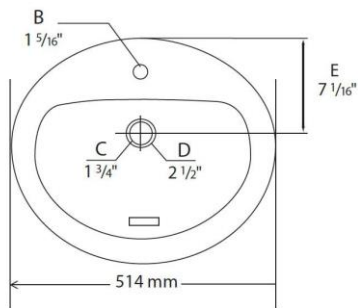

### Features

- Grade A Vitreous China
- 20" x 17" Oval
- Single Hole
- Self-Rimming with Front Overflow
- ADA Compliant
- Traditional Design
- Available in White

## MLS10060

To Submit	Bowl	Color	Hole	Weight	A	B	C	D	E
	MLS10060	White	Single	15.59 lbs.	7-5/8"	1-5/16"	1-3/4"	2-1/2"	7-1/16"

All dimensions listed are nominal. Mainline® reserves the right to make product and material changes at any time without notice.