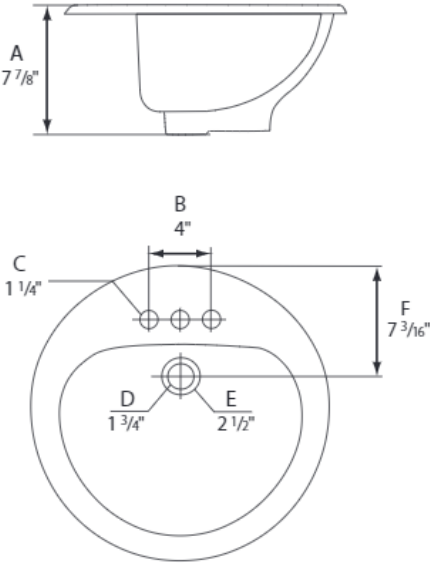

MAINLINE®

Round Drop-In Lavatory

Product Specifications

Features

- Grade A Vitreous China
- 19" Round
- 4" Center
- Self-Rimming with Front Overflow
- ADA Compliant
- Traditional Design
- Available in White or Biscuit

Certifications

- IAPMO UPC
- ASME A112.19.2
- ADA ANSI A117.1

MLS10003

MLS10022

To Submit	Bowl	Color	Center	Weight	A	B	C	D	E	F
	MLS10003	White	4"	19 lbs.	7-7/8"	4"	1-1/4"	1-3/4"	2-1/2"	7-3/16"
	MLS10022	Biscuit								