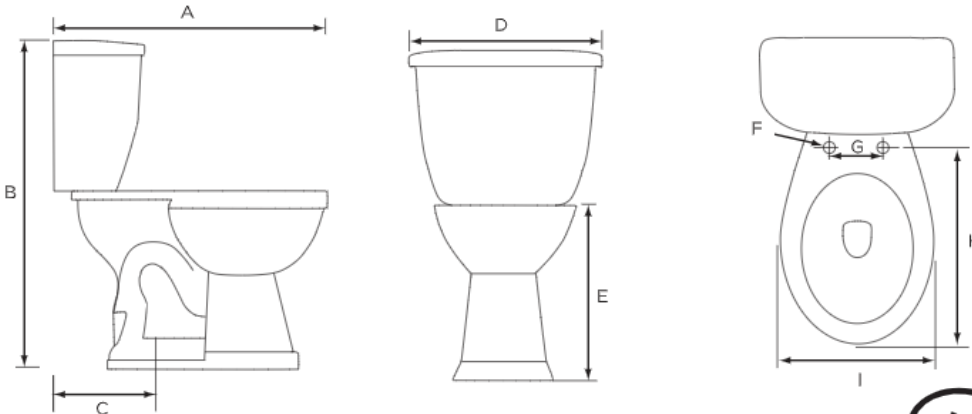

Bowl	Tank	A	B	C	D	E	F	G	H	I
MLS10008	MLS10017	29-1/3"	31-1/4"	12"	17"	17"	1/2"	5-1/2"	18-1/2"	14"

All dimensions listed are nominal. Mainline® reserves the right to make product and material changes at any time without notice.

Contact your sales representative for more information or visit our website at mainlinecollection.com