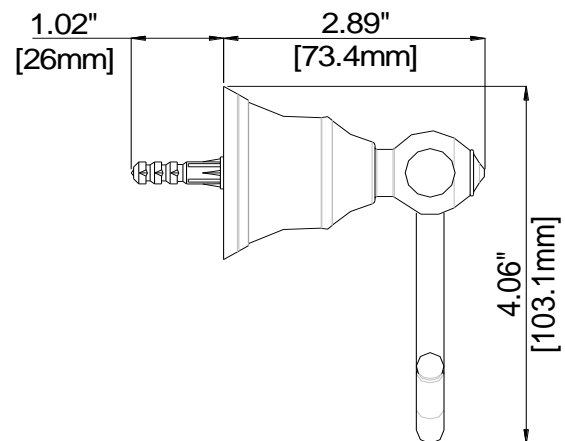

AVAILABLE FINISHES / FINIS OFFERTS / DISTINTOS ACABADOS:

- Polished Chrome / Chrome poli / Cromo lustrado (CP)
- PVD Brushed Nickel / PVD Nickel brossé / PVD Níquel cepillado (BN)
- Oil Rubbed Bronze / Bronze poncé à l'huile / Bronze lustrado al aceite (ORB)
- PVD Polished Nickel / PVD Nickel poli / PVD Níquel lustrado (PN)

Contact your sales representative for more information or visit our website at luxartcollection.com