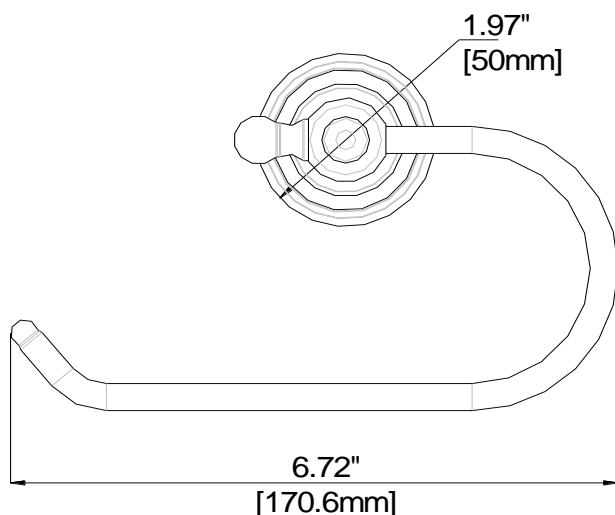

AVAILABLE FINISHES / FINIS OFFERTS / DISTINTOS ACABADOS:

- Polished Chrome / Chrome poli / Cromo lustrado (CP)
- PVD Brushed Nickel / PVD Nickel brossé / PVD Níquel cepillado (BN)
- Oil Rubbed Bronze / Bronze poncé à l'huile / Bronze lustrado al aceite (ORB)
- PVD Polished Nickel / PVD Nickel poli / PVD Níquel lustrado (PN)

Contact your sales representative for more information or visit our website at luxartcollection.com