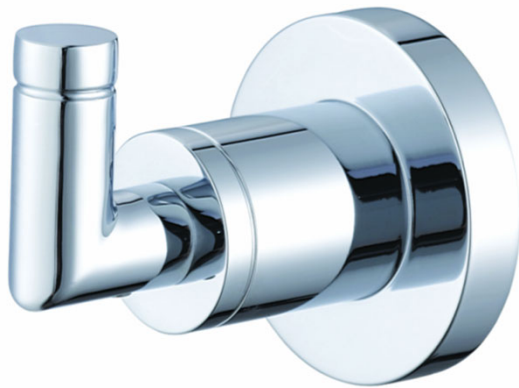

# Robe Hook

Crochet à peignoir  
Gancho para bata

Product Specifications

LUXART®

## AERRO®

ARH-CP  
ARH-BN  
ARH-BLM  
ARH-PBB

### FEATURES

- Coordinates with Aerro Suite
- Includes Mounting Hardware and Anchors
- Metal Construction