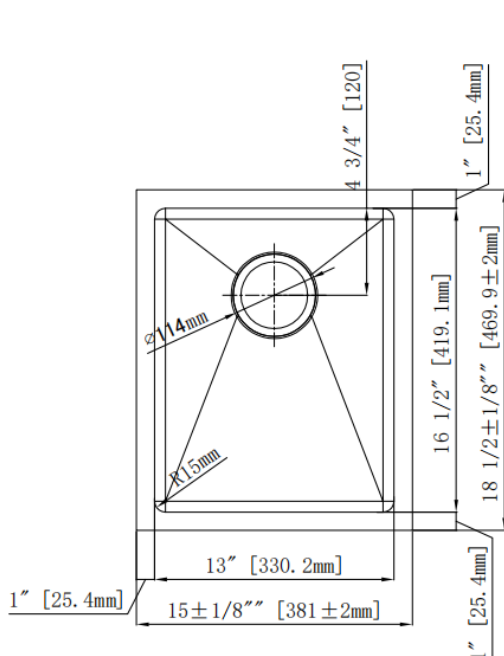

Overall Size: 15" x 18 -1/2"

Bowl Depth: 10"

Minimum Cabinet Size: 18"

Drain Opening: 3-1/2"

Drain Placement: Center Rear

USE SINK AS CUTOUT TEMPLATE

LXNZS1518

Optional Accessories

- Bottom Basin Rack: LXZS1518BG
- Basket Strainer: MLL7, ML18, ML14, ML15
- Soap Dispenser: CSD, LCSD, LGLSD

For cutout measurement: Use sink in sink box.

All dimensions listed are nominal. Luxart® reserves the right to make product and material changes at any time without notice.