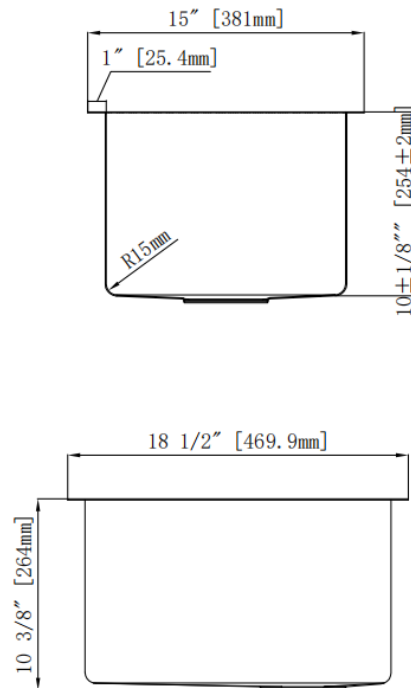

Overall Size: 15" x 18 -1/2"

Bowl Depth: 10"

Minimum Cabinet Size: 18"

Drain Opening: 3-1/2"

Drain Placement: Center Rear

USE SINK AS CUTOUT TEMPLATE

LXNZS1518

Optional Accessories

- Bottom Basin Rack: LXZS1518BG
- Basket Strainer: MLL7, ML18, ML14, ML15
- Soap Dispenser: CSD, LCSD, LGLSD

For cutout measurement: Use sink in sink box.

All dimensions listed are nominal. Luxart® reserves the right to make product and material changes at any time without notice.