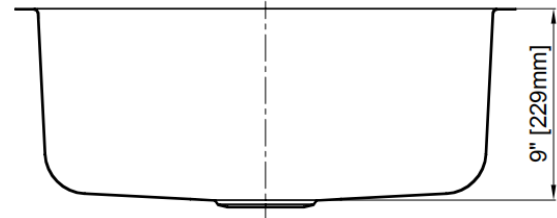

### Features

- 16 Gauge
- Type 304 Stainless Steel
- Includes Mounting Clips
- Fully Undercoated
- Sound Absorption Pads
- Brushed Satin Finish

**Overall Size:** 23-5/8" x 21"

**Bowl Depth:** 9"

**Minimum Cabinet Size:** 28"

**Drain Opening:** 3-1/2"

**Drain Placement:** Center Rear

**USE SINK AS CUTOUT TEMPLATE**

**LXUS2421**