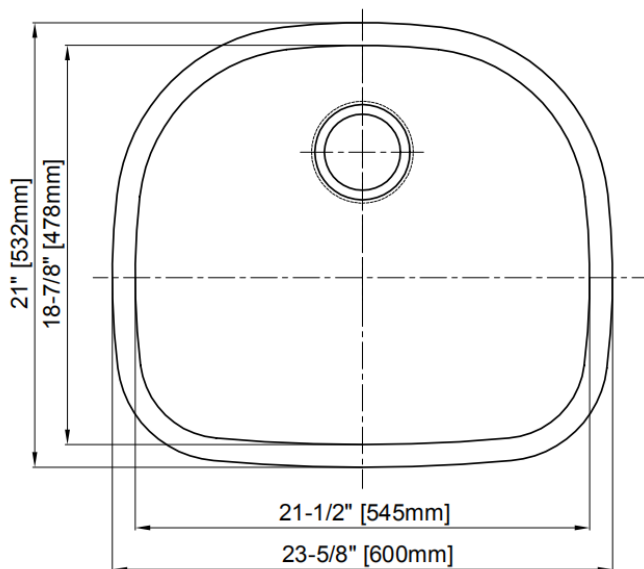

### Features

- 16 Gauge
- Type 304 Stainless Steel
- Includes Mounting Clips
- Fully Undercoated
- Sound Absorption Pads
- Brushed Satin Finish

**Overall Size:** 23-5/8" x 21"

**Bowl Depth:** 9"

**Minimum Cabinet Size:** 28"

**Drain Opening:** 3-1/2"

**Drain Placement:** Center Rear

**USE SINK AS CUTOUT TEMPLATE**

**LXUS2421**