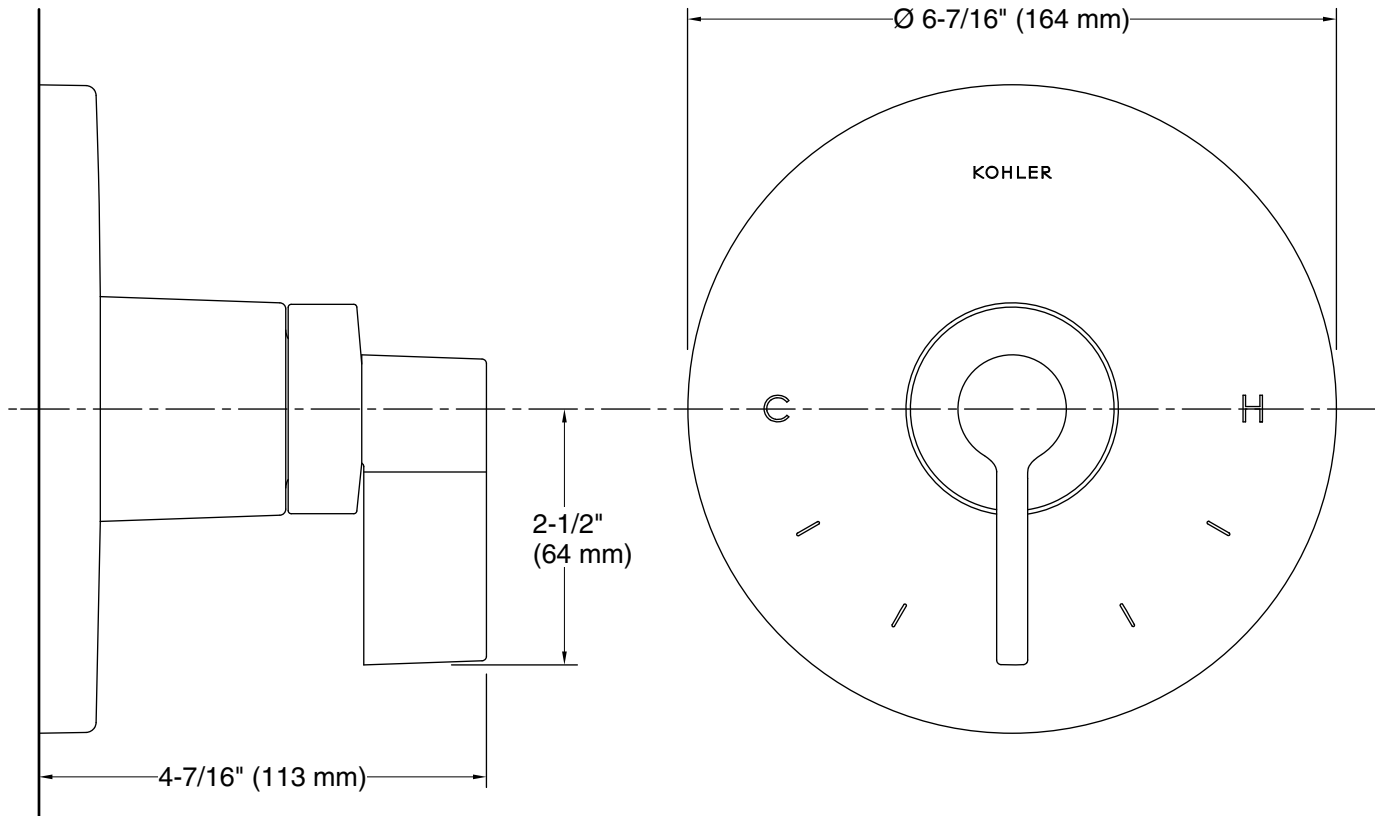

Technical Information

All product dimensions are nominal.

Drain included: No

Notes

Install this product according to the installation instructions.

ADA, OBC, CSA B651 compliant when installed to the specific requirements of these regulations.