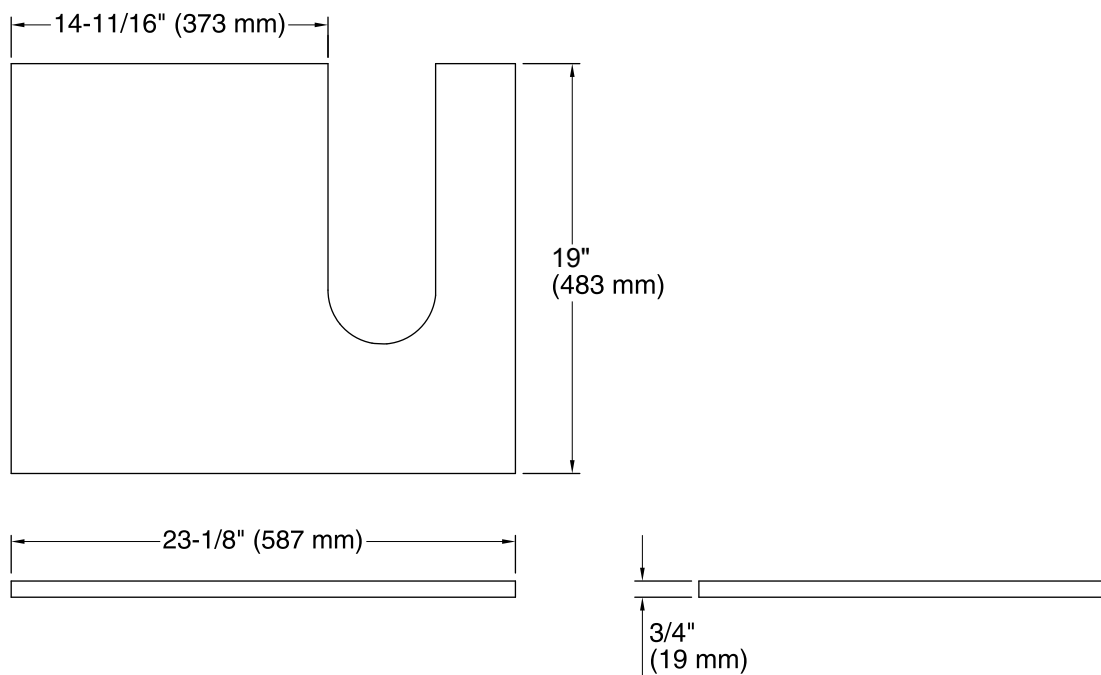

Color	Code	Description
	1WR	Oxford Maple

Technical Information

All product dimensions are nominal.