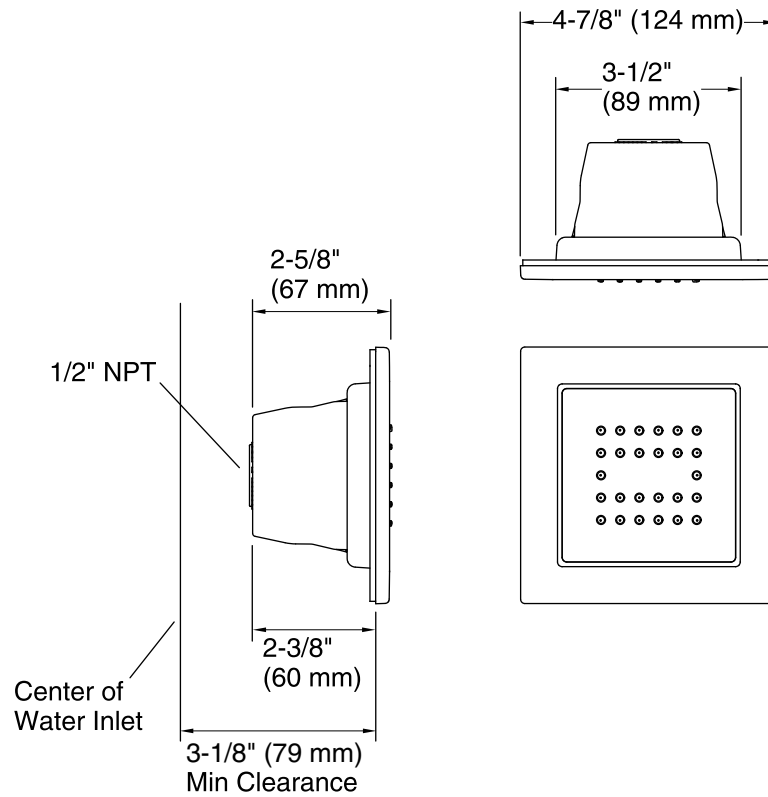

Features

- 1/2" NPT connections
- 2.5 gallons (9.5 L) per minute maximum flow rate at 80 psi (552kPA)
- Available as a 54-nozzle with soothing spray [K-8002] or a 22-nozzle with stimulating spray [K-8003]
- Low profile design complements any décor
- Fully adjustable, pivoting MasterClean™ sprayface

Recommended Products/Accessories

- K-8002 54-Nozzle Body Spray
- K-8003 22-Nozzle Body Spray

Codes/Standards

ASME A112.18.1/CSA B125.1
DOE - Energy Policy Act 1992

KOHLER® Faucet Lifetime Limited Warranty

Technical Information

All product dimensions are nominal.

Notes

Install this product according to the installation instructions.