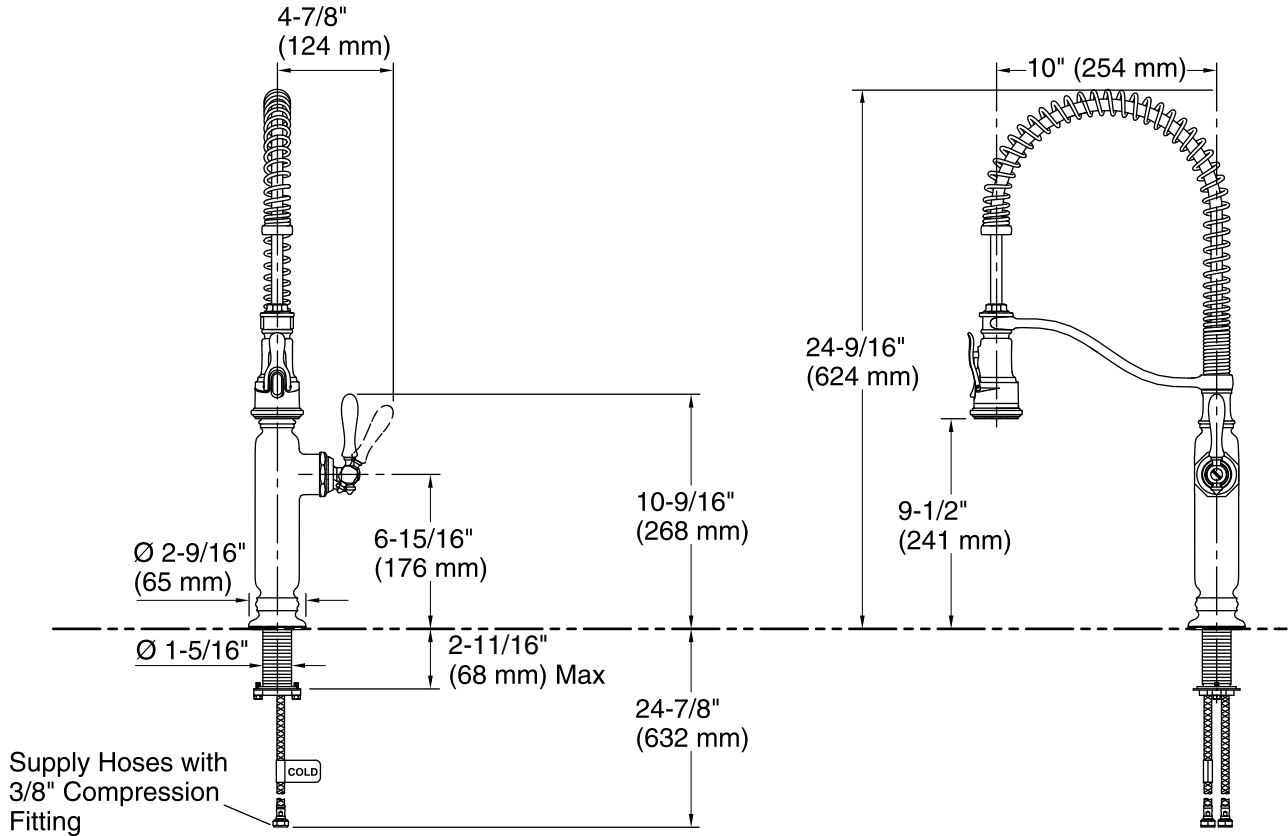

Material

- Premium metal construction.
- KOHLER finishes resist corrosion and tarnishing.

Installation

- For single-hole installation. (3-hole escutcheon available, sold separately model number K-99272.)
- Flexible supply lines simplify installation.

Technical Information

All product dimensions are nominal.

Faucet:

Flow rate: 1.5 gal/min (5.7 l/min)
 Pressure: 60 psi (4.1 bar)
 Valve body: Composite

Notes

Install this product according to the installation instructions.