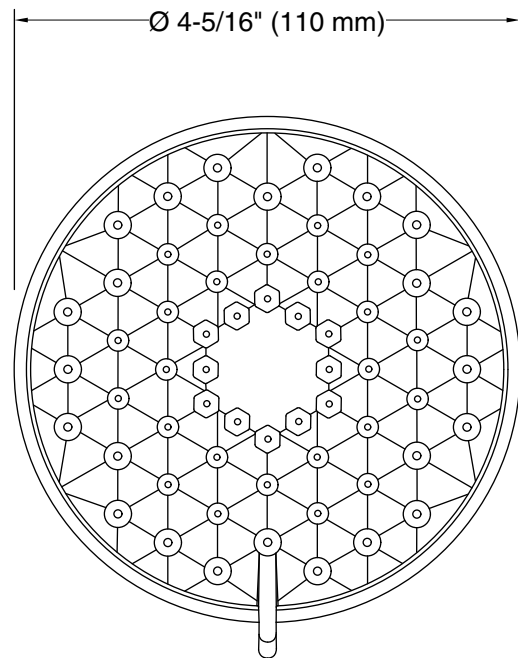

Material

- Durable material construction.
- KOHLER finishes resist corrosion and tarnishing.

Installation

- Wall-mount.
- 1/2 -14 NPT connection.
- Shower arm and flange sold separately.

Recommended Products/Accessories

K-7395 Shower Arm and Flange
K-7397 Shower Arm and Flange
K-23723 Faucet cleaner

Codes/Standards

ASME A112.18.1/CSA B125.1
DOE - Energy Policy Act 1992

KOHLER® Faucet Lifetime Limited Warranty

See website for detailed warranty information.

Available Colors/Finishes

Color tiles intended for reference only.

Color	Code	Description
-------	------	-------------

	CP	
	BN	
	2BZ	
	BL	
	2MB	

Technical Information

All product dimensions are nominal.

Showerhead/Body Spray: