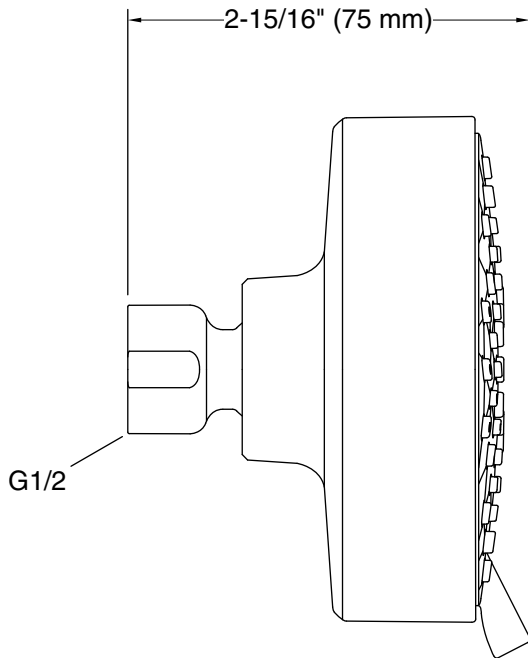

Technical Information

All product dimensions are nominal.

Showerhead/Body Spray:

Rated maximum flow: 2.5 gal/min (9.5 l/min)

flow:

Pressure: 45 psi (3.1 bar)

Notes

Install this product according to the installation instructions