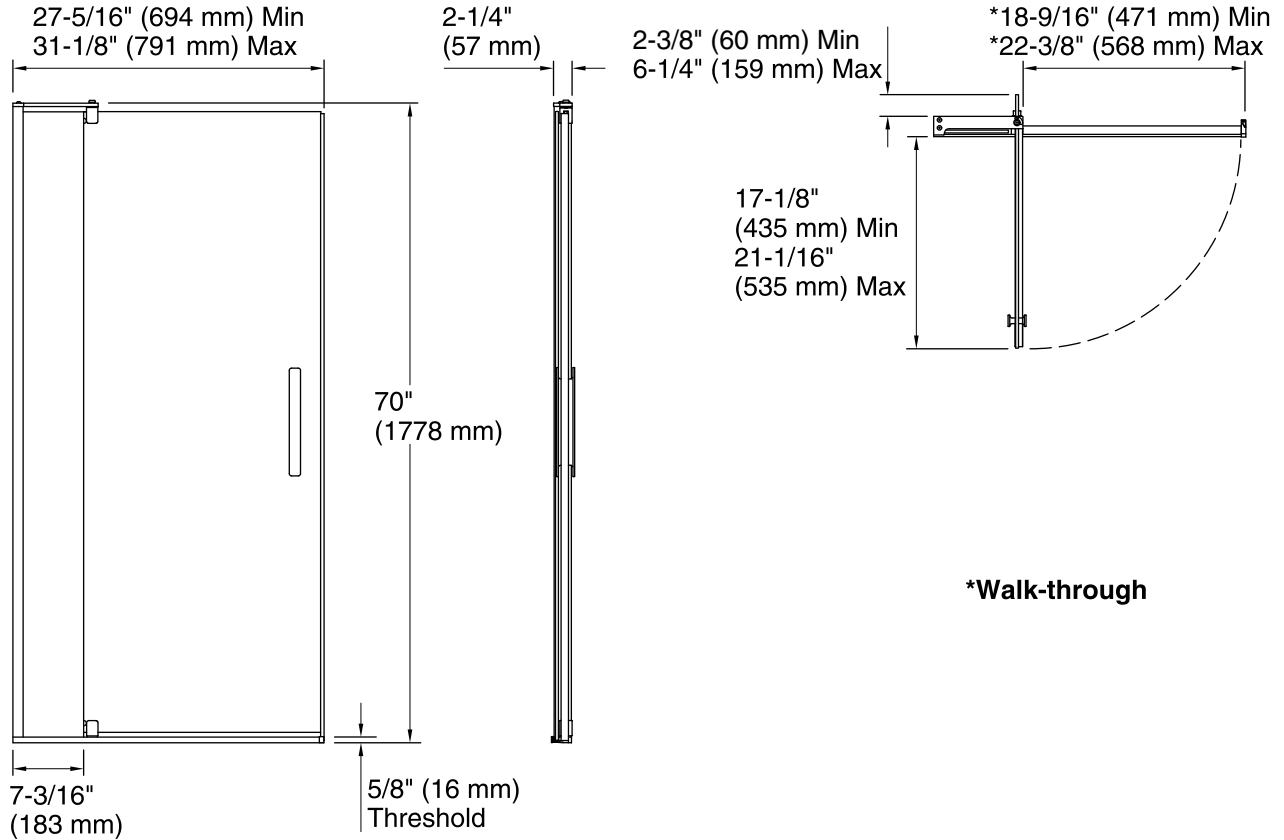

Technology

- Frameless, 1/4-inch-thick Crystal Clear tempered glass.
- Self-closing mechanism offers superior feel and security against water leakage.
- Vertical handle complements the contemporary style.
- Ultra-low threshold creates easy entry and exit to the showering space.
- CleanCoat® nanotechnology helps prevent bacteria, mildew and water stains on your glass, making it easy to clean and looking new.
- Out-of-plumb adjustability for simpler installation.
- Can be installed to open to the left or right.
- Maximum width adjustability.

L Crystal Clear

Technical Information

All product dimensions are nominal.

| | |
|----------------------|------------------------------|
| Installation type: | For shower base installation |
| Opening style: | Pivot |
| Opening Width - Min: | 27-5/16" (694 mm) |
| Opening Width - Max: | 31-1/8" (791 mm) |
| Walk-through - Min: | 18-9/16" (471 mm) |
| Walk-through - Max: | 22-3/8" (568 mm) |
| Glass thickness: | 1/4" (6 mm) |
| Glass coating: | CleanCoat® |

Notes

Install this product according to the installation guide.

Strike jamb is made of clear plastic and may not cover existing shower door holes.

NOTICE: The vertical opening should be a minimum of 74" (1880 mm) to allow clearance for installation.