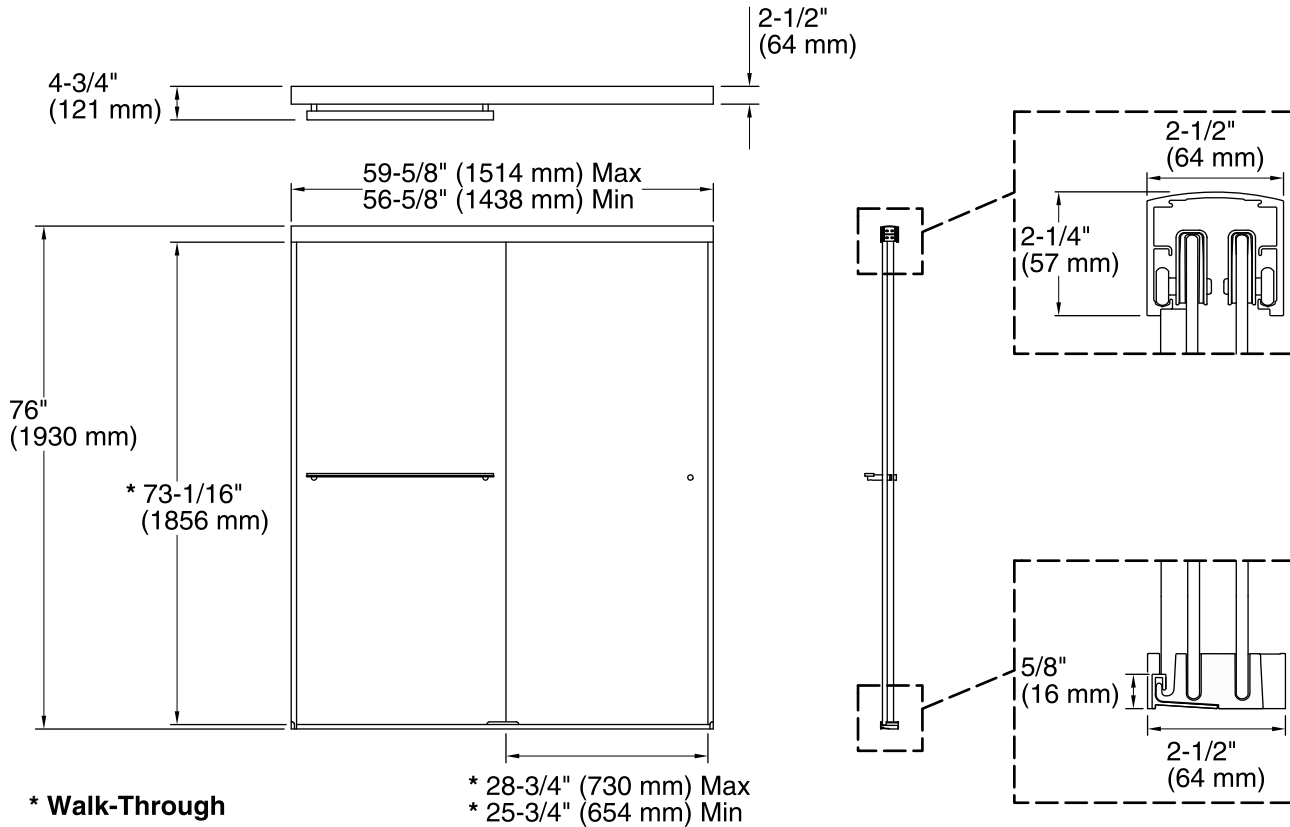

Technology

- Frameless, 5/16-inch-thick tempered Frosted glass.
- Taller, 76-inch door height better showcases the space for taller shower applications.
- Center-guided door system for smooth, quiet sliding action.
- Frameless design with minimal metal allows for greater ease of cleaning.
- Contemporary towel bar and knob combination offers storage on the outside of the door without encroaching on the bathing space.
- Low bottom track creates easy entry and exit to the bathing space.
- CleanCoat® nanotechnology helps prevent bacteria, mildew and water stains on your glass, making it easy to clean and looking new.
- Out-of-plumb adjustability for simpler installation.

Technical Information

All product dimensions are nominal.

Installation type:	For shower base installation
Opening style:	Sliding/Bypass
Opening Width - Min:	56-5/8" (1438 mm)
Opening Width - Max:	59-5/8" (1514 mm)
Walk-through - Min:	25-3/4" (654 mm)
Walk-through - Max:	28-3/4" (730 mm)
Glass thickness:	5/16" (8 mm)
Glass coating:	CleanCoat®

Notes

Install this product according to the installation guide.

Wall jambs are made of clear plastic and may not cover existing shower door holes.

NOTICE: The vertical opening should be a minimum of 78-1/2" (1994 mm) to allow clearance for installing the top track over the wall jambs.