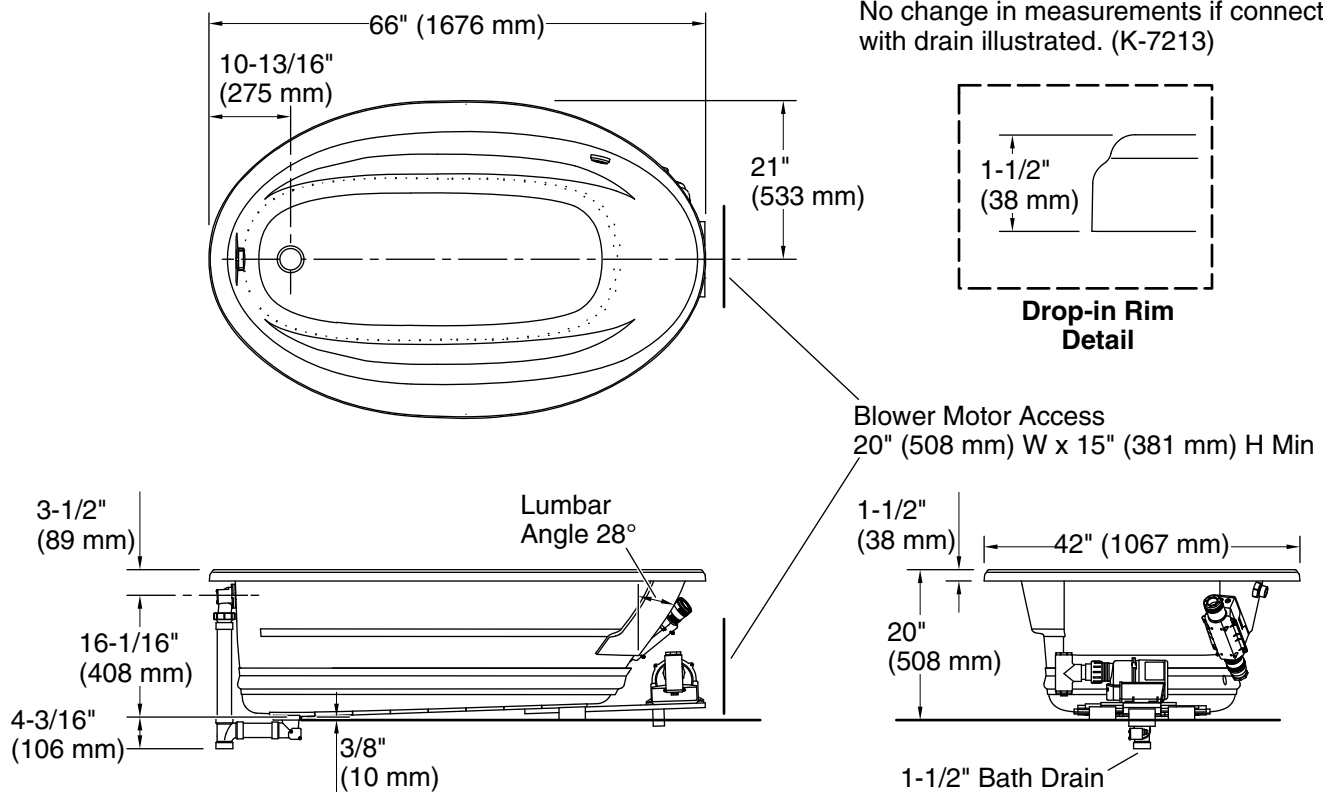

Required Electrical Service

Two dedicated circuits required, protected with Class A Ground-Fault Circuit-Interrupter (GFCI). Outside North America, this device may be known as a Residual Current Device (RCD).

Blower: 120 V, 15 A, 60 Hz
Air bath: 120 V, 15 A, 60 Hz

Technical Information

All product dimensions are nominal.

Installation: Drop-in
Drain location: End
Basin area, bottom: 48-5/8" x 24-1/2" (1235 mm x 622 mm)
Basin area, top: 60" x 32-3/16" (1523 mm x 818 mm)
Weight: 122 lbs (55.3 kg)
Minimum floor load: 34 lbs/ft² (166 kg/m²)
Water depth: 14-5/16" (364 mm)
Water capacity: 70 gal (265 L)
Template: Drop-in, 1233384-7, not required, included
Electrical component rating:
Blower: 120 V, 10 A, 60 Hz
Air bath: 120 V, 5 A, 60 Hz

Notes

Measure your actual product for rough-in details. Install this product according to the installation instructions.

The hot water supply should be 70% of the capacity of the bath or greater. Installations will vary.