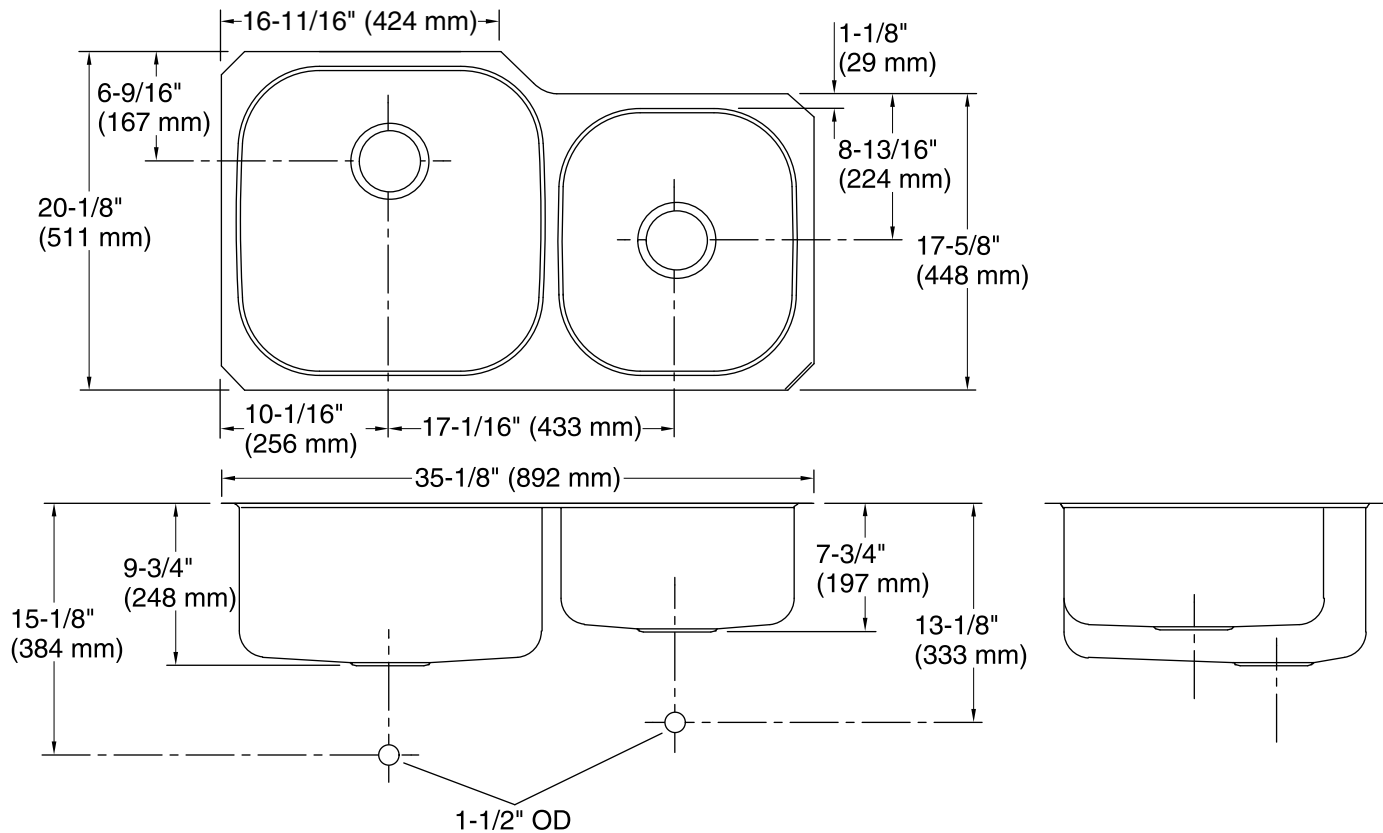

Undertone® Preserve® Under-Mount Kitchen Sink K-3356-HCF

Features

- 36-inch minimum base cabinet width.
- Extra-large/medium bowls.
- 9-1/2-inch left depth and 7-1/2-inch right depth.
- No faucet holes.
- Innovative Preserve™ sink resists scratching and withstands everyday wear and tear.
- SilentShield® sound-absorption technology offers quieter performance.
- Includes bottom sink rack.
- Includes installation hardware.

Material

- 18-gauge stainless steel.

Installation

- Under-mount

Recommended Products/Accessories

- K-6390 Sink Rack
- K-3291 Colander
- K-8801 Sink Strainer (Qty 2)
- K-8799 Sink Strainer

Codes/Standards

ASME A112.19.3/CSA B45.4

Lifetime Limited Warranty for KOHLER® Stainless Steel Sinks

See website for detailed warranty information.

Technical Information

All product dimensions are nominal.

| | |
|--------------------------|--|
| Installation: | Under-mount |
| Min. base cabinet width: | 39" (991 mm) |
| Bowl area (Left): | Length: 17-7/8" (454 mm) Width: 17-7/8" (454 mm) Bowl depth: 9-1/2" (241 mm) Water depth: 9-1/2" (241 mm) |
| Bowl area (Right): | Length: 13-3/4" (349 mm) Width: 15-3/8" (391 mm) Bowl depth: 7-1/2" (191 mm) Water depth: 7-1/2" (191 mm) |
| Drain hole: | 3-3/4" (94 mm) |
| Template: | 1217909-7, required, included |

Notes

Install this product according to the installation instructions.

Minimum base cabinet width 36" - 39" (36" may require cabinet modifications). Consult an installer for confirmation.