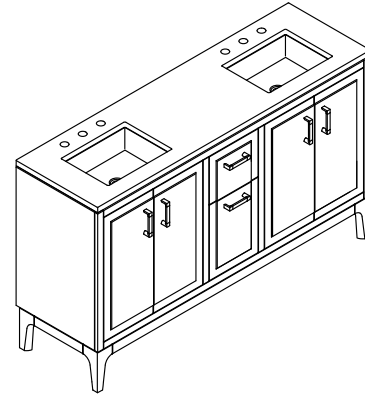

Features

- Set includes cabinet, precut quartz vanity top, sinks, legs, and hardware in standard finish.
- Two full-extension 12¾" (325 mm) drawers with soft-close side-mount slides.
- Two 18" (457 mm) cabinet interior spaces provide ample storage.
- Three-way adjustable soft-close door hinges with 100° opening capability for easy cabinet access.
- Finish-matched cabinet interior offers generous clearance for plumbing.
- Quartz vanity top adds beauty and long-lasting durability.
- Customize your storage with optional accessories such as floor liners, drawer organizers, and perfectly sized containers (sold separately).
- Coordinates with K-33558 upgraded hardware finishes, K-25818 quartz backsplash, K-25819 quartz side splash, and K-32817-SH6 upgraded legs (sold separately).

Material

- Solid wood and moisture-resistant MDF.
- Painted exterior.

Installation

- Easy installation – no special tools required.
- Separate vanity top makes for simplified installation.

Recommended Products/Accessories

- K-25818 4" x 60" quartz backsplash
- K-32817-SH6 60" vanity legs
- K-33556-ASB 70" x 24" linen tower
- K-33557-ASB 28" x 24" wall cabinet
- K-33558 4½" cabinet pull
- K-33585
- K-33586
- K-33587
- K-33588
- K-27933
- K-27937
- K-25819 4" x 18" quartz side splash