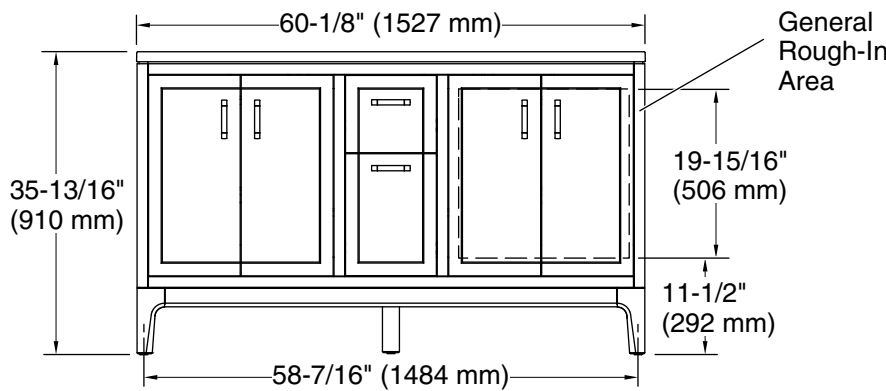

Technical Information

All product dimensions are nominal.

Notes

Install this product according to the installation instructions.