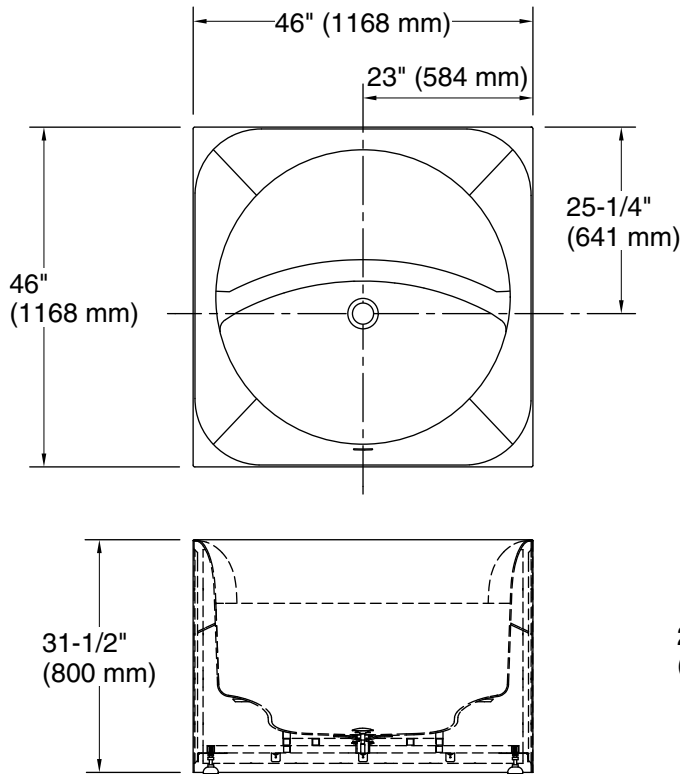

No change in measurement if connected with drain illustrated. (K-1381626)