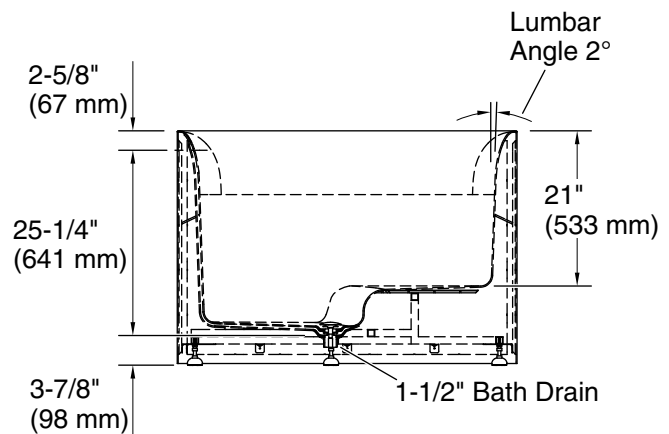

### Technical Information

All product dimensions are nominal.

Installation:	Freestanding
Drain location:	Center
Basin area, bottom:	38-15/16" x 38-15/16" (988 mm x 988 mm)
Basin area, top:	39-7/8" x 39-7/8" (1012 mm x 1012 mm)
Weight:	275 lbs (124.7 kg)
Minimum floor load:	82 lbs/ft <sup>2</sup> (400.4 kg/m <sup>2</sup> )
Water depth:	23-5/8" (600 mm)
Water capacity:	111.5 gal (422.1 L)