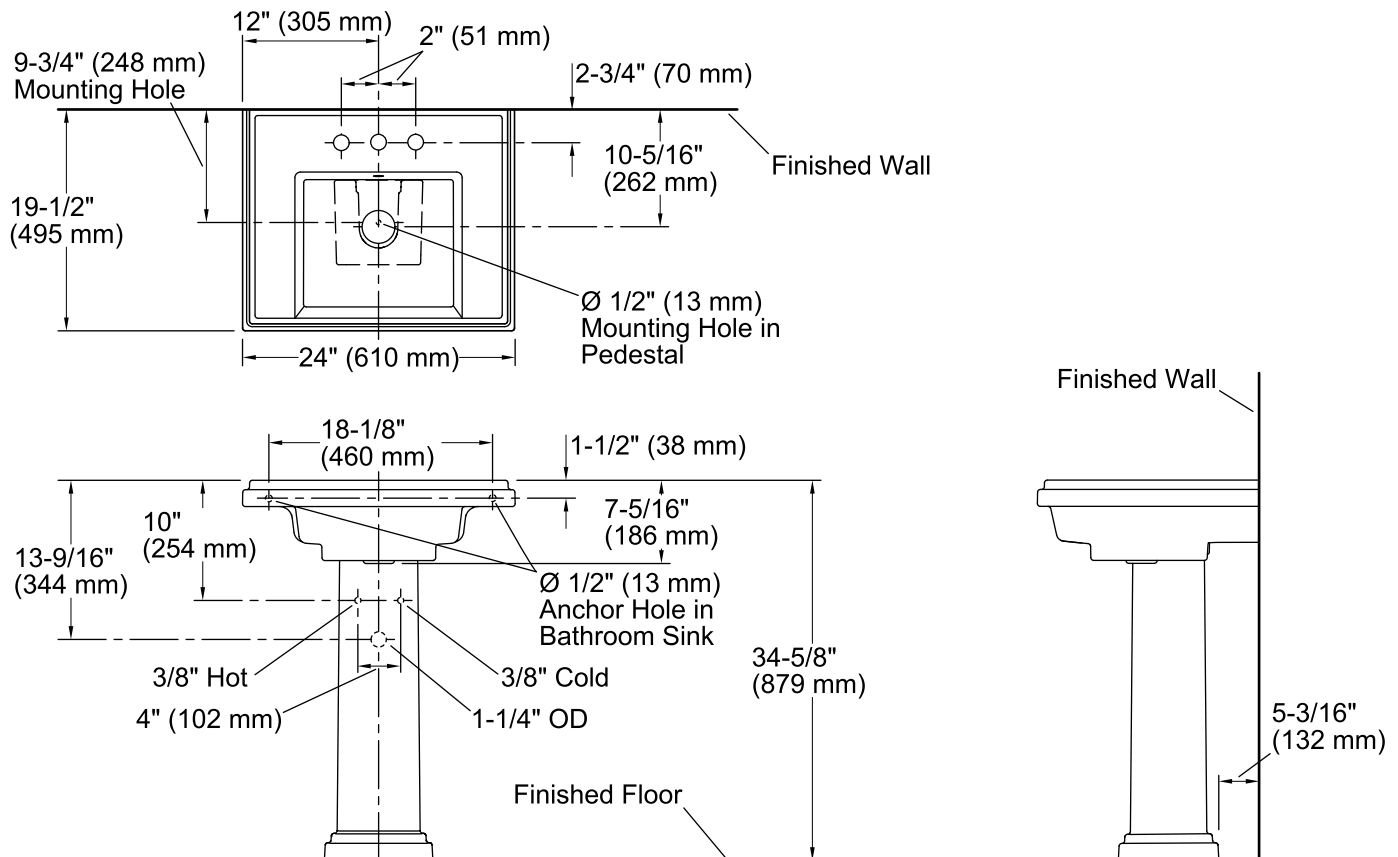

Features

- 4-inch center faucet holes.
- Square basin.
- Overflow drain.
- Combination consists of the K-2757-4 basin and the K-2767 pedestal.
- Coordinates with other products in the Tresham collection.

Material

- Fireclay.

Installation

- Pedestal

Recommended Products/Accessories

K-7605-P Angle Supply with Stop (pair)
K-8998 P-Trap

Included Components

Product consists of:

K-2767 Pedestal
K-2757-4 Pedestal Bathroom Sink Basin

Additional Components:

Pedestal accessory pack
rubber pads

Codes/Standards

ASME A112.19.2/CSA B45.1

KOHLER® One-Year Limited Warranty

See website for detailed warranty information.

Technical Information

All product dimensions are nominal.

Bowl configuration:	Single
Installation:	Pedestal
Bowl area (Only):	Length: 14-1/4" (362 mm) Width: 12-1/2" (318 mm) Water depth: 3-1/4" (83 mm)
Number of deck holes:	3
Faucet hole spacing:	4" (102 mm)
Faucet hole(s):	1-1/4" (32 mm)
Drain hole:	1-3/4" (44 mm)