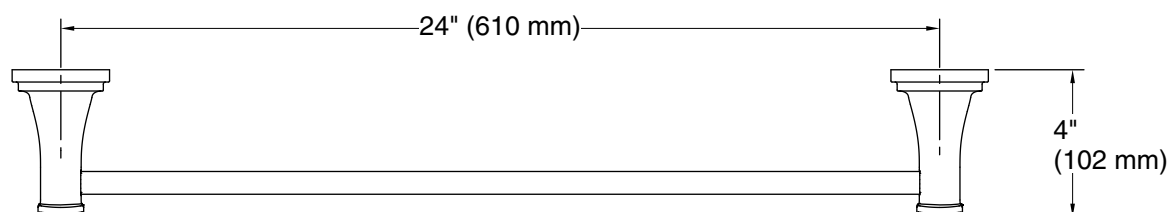

Riff®
24" towel bar
K-27410

Features

- 24" (610 mm) towel bar.
- Coordinates with other products in the Riff collection.

Material

- Premium metal construction for durability and reliability.
- KOHLER finishes resist corrosion and tarnishing.

Technical Information

All product dimensions are nominal.

Material: Zinc, Stainless Steel