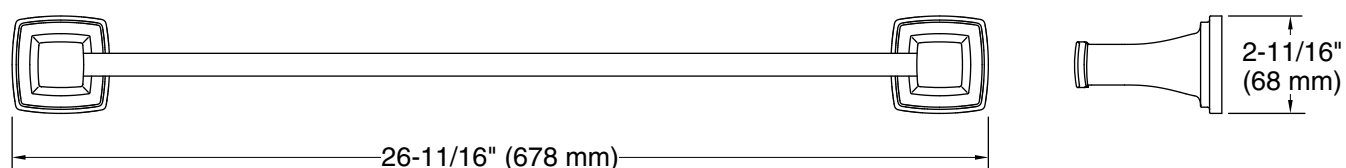

Riff®
24" towel bar
K-27410

Features

- 24" (610 mm) towel bar.
- Coordinates with other products in the Riff collection.

Material

- Premium metal construction for durability and reliability.
- KOHLER finishes resist corrosion and tarnishing.

Technical Information

All product dimensions are nominal.

Material: Zinc, Stainless Steel