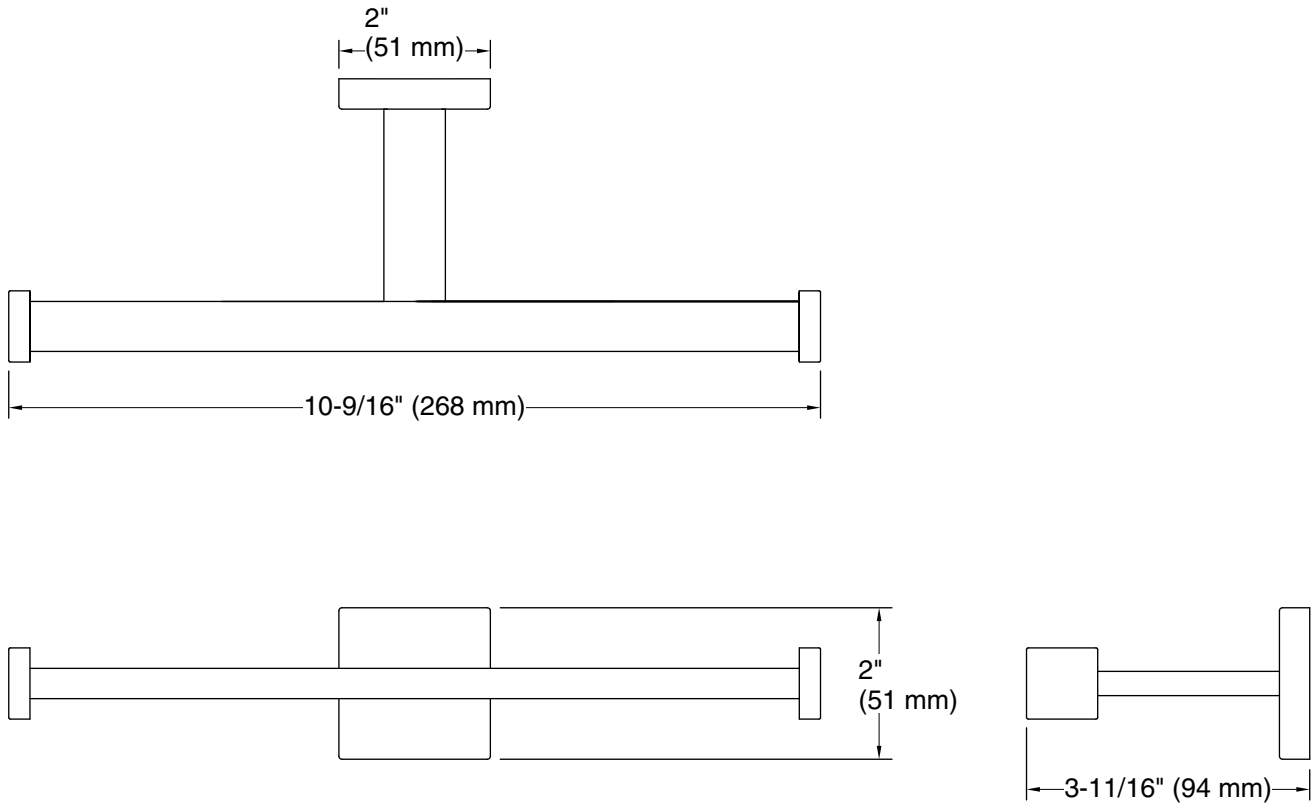

**Square**  
double toilet tissue holder  
**K-23288**

**Features**

- Holds two rolls of toilet tissue.
- Coordinates with other products in the Square collection.

**Material**

- Premium metal construction for durability and reliability.
- KOHLER finishes resist corrosion and tarnishing.

## Technical Information

All product dimensions are nominal.

Material: Zinc, Stainless Steel