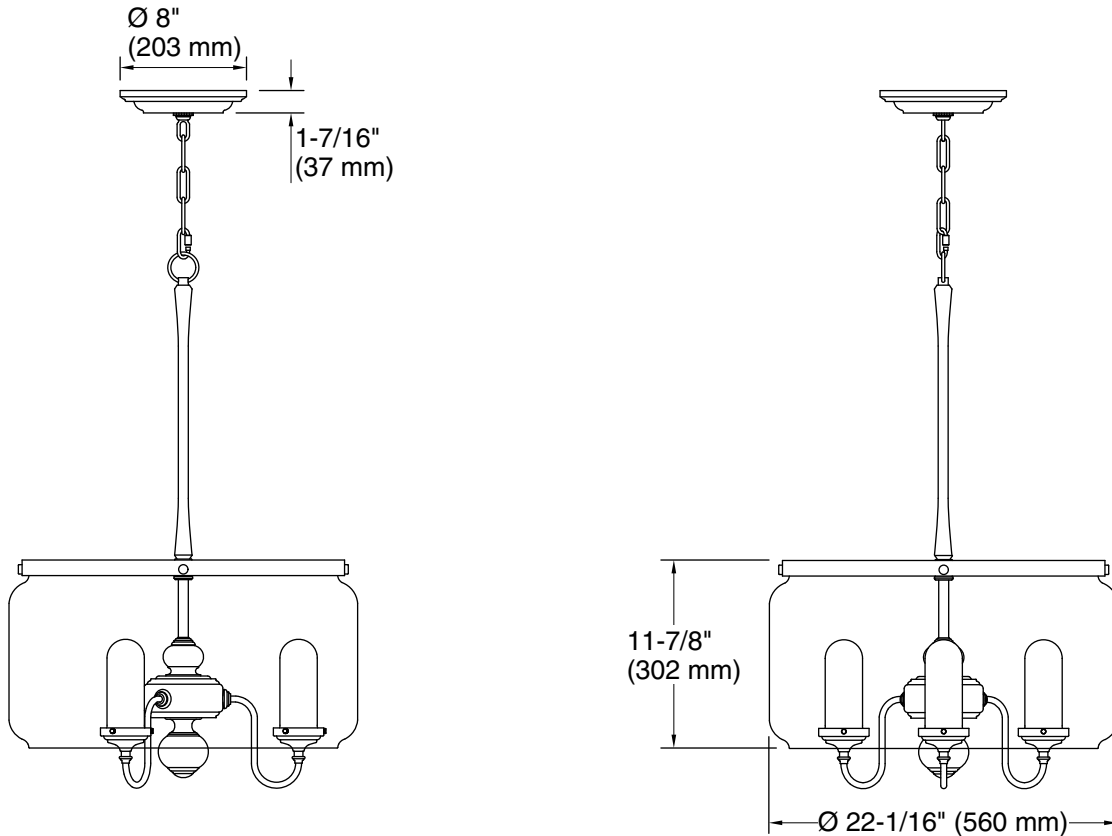

Required Electrical Service

One circuit required.

Lights: 120 V, 60 Hz

Technical Information

All product dimensions are nominal.

Installation Type: Ceiling-mount

Material: Brass

Number of Lights: 3

Lighting Type: Socket-based

Socket Type: E-26 Medium

Number of Shades: 4

Shade Type: Glass - clear, Glass - frosted

Hanging Type: Chain

Downrod Detail: 1 x 17-5/16" (439 mm)

Electrical component rating: Socket Rating: 60 Hz, 40 W, 1200 Lumens, 3000K