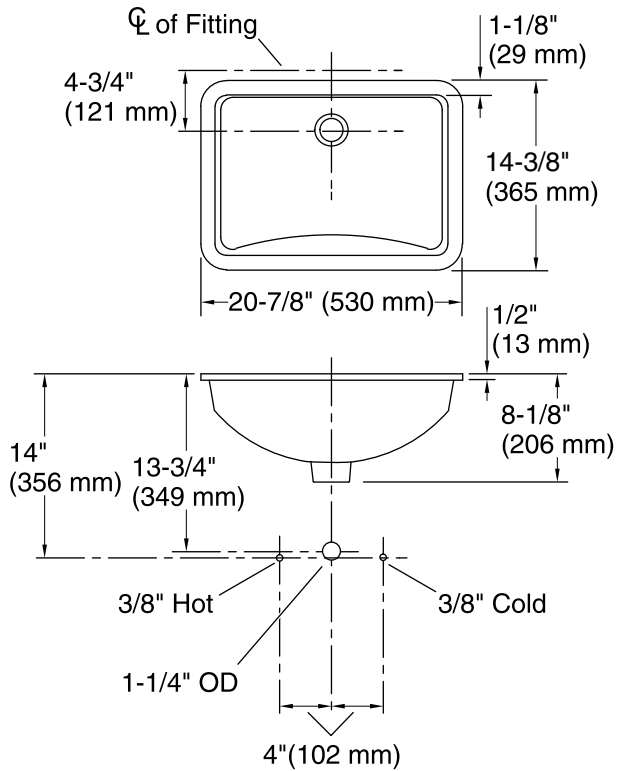

Technical Information

All product dimensions are nominal.

Installation:	Under-mount
Bowl area:	Length: 18-3/8" (467 mm) Width: 11-5/8" (295 mm) Water depth: 4-5/8" (117 mm)
Drain hole:	1-3/4" (44 mm)
Template:	1053195-7, required, not included

Notes

Install this product according to the installation instructions.

The product diagram is based on the K-8998 adjustable P-trap with 1" (25 mm) of tailpiece exposed.

NOTICE: Countertop manufacturer or cutter must use the current product template available at www.kohler.com, or by calling 1-800-4KOHLER. Kohler Co. is not responsible for cutout errors when the incorrect cutout template is used.