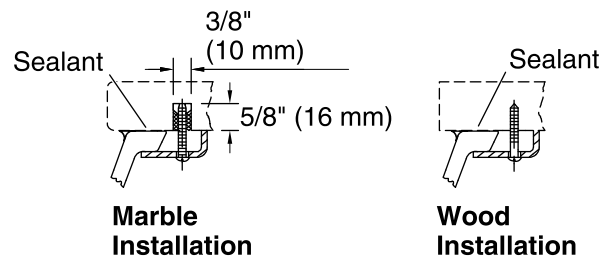

Technical Information

All product dimensions are nominal.

Installation:	Under-mount
Bowl area:	Length: 18-3/8" (467 mm) Width: 11-5/8" (295 mm) Water depth: 4-5/8" (117 mm)
Drain hole:	1-3/4" (44 mm)
Template:	1053195-7, required, not included