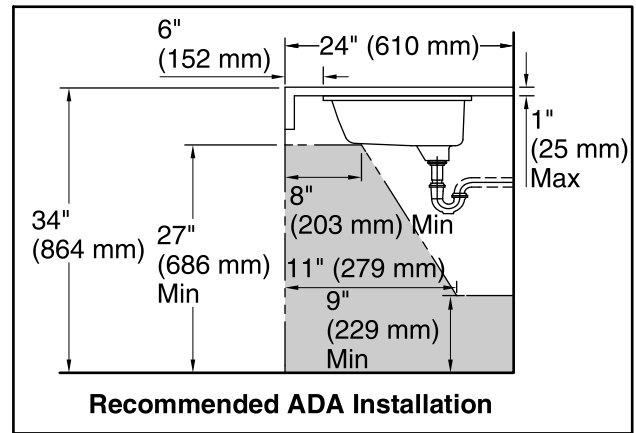

Features

- Glazed underside works beautifully for countertop installations.
- Spacious basin.
- No faucet holes; requires wall- or counter-mount faucet.

Material

- Vitreous china.

Installation

- Under-mount

Technical Information

All product dimensions are nominal.

Installation:	Under-mount
Bowl area:	Length: 18-3/8" (467 mm) Width: 11-5/8" (295 mm) Water depth: 4-5/8" (117 mm)
Drain hole:	1-3/4" (44 mm)
Template:	1053195-7, required, not included