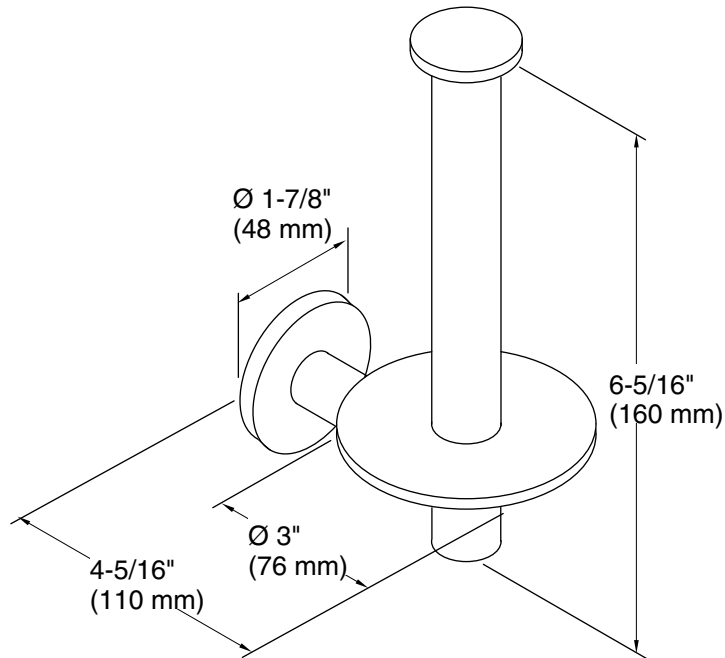

Features

- Vertical holder makes changing toilet paper quick and simple
- Coordinates with other products in the Purist collection

Material

- Solid-brass construction for durability and reliability
- KOHLER finishes resist corrosion and tarnishing

Technical Information

All product dimensions are nominal.

Material: Metal

Notes

Install this product according to the installation guide.