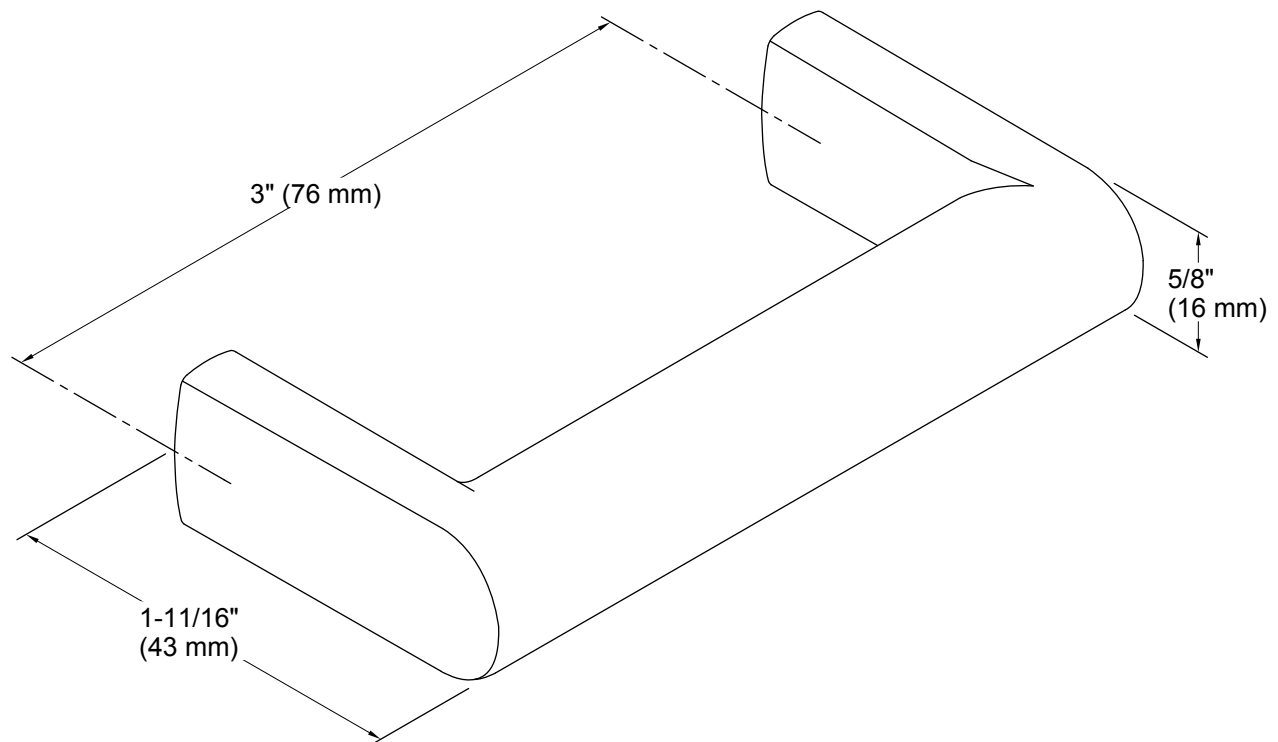

See website for detailed warranty information.

Available Color/Finishes

Color tiles intended for reference only.

Color	Code	Description
	CP	Polished Chrome
	BL	Matte Black

Technical Information

All product dimensions are nominal.