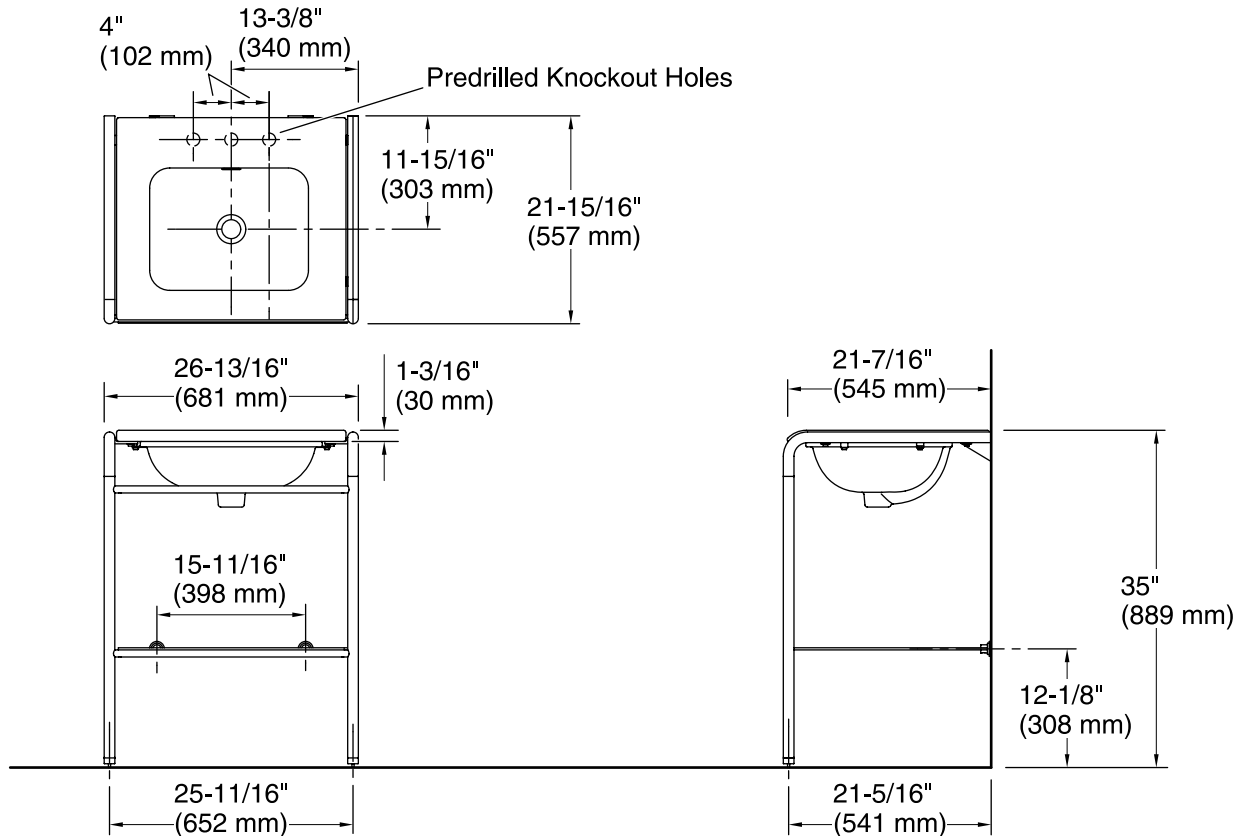

FEATURES

- Integral towel bar provides additional functionality
- Designed with knockout holes for fixture-mounted basin set
- Glass shelf adds storage space
- Stainless steel leg construction for durability and reliability
- Complements the One collection

P46010,
P46009

SPECIFIED MODEL

Model	Description	Finishes	
P46009-00	One Console Table Top, Cutout	☐ WC White Carrara Marble	☐ NM Nero Marquina
P46010-00	One Console Table Legs	☐ CP Polished Chrome	☐ SN Polished Nickel
		☐ BL Matte Black	☐ ULB Unlacquered Brass
Required Accessory			
P74234-WO	Under-Mount Basin, Soft Rectangle with Overflow, Glazed	☐ 0 Stucco White	
Recommended Accessories			
P21639-00	Exposed Drain Shroud	☐ CP Polished Chrome	☐ SN Polished Nickel
		☐ BL Matte Black	☐ ULB Unlacquered Brass
P21688-00	Contemporary Bottle Trap	☐ CP Polished Chrome	☐ SN Polished Nickel
		☐ BL Matte Black	☐ ULB Unlacquered Brass
P21638-00	Modern Basin Supply Valves (2 required)	☐ CP Polished Chrome	☐ SN Polished Nickel
		☐ BL Matte Black	☐ ULB Unlacquered Brass
P21644-00	Hot and Cold Basin Valve Shroud	☐ CP Polished Chrome	☐ SN Polished Nickel
		☐ BL Matte Black	☐ ULB Unlacquered Brass
P74053-00	One Mirror	☐ CP Polished Chrome	☐ SN Polished Nickel
		☐ BL Matte Black	☐ ULB Unlacquered Brass
P34421-00	One Wall Sconce	☐ CP Polished Chrome	☐ SN Polished Nickel
		☐ BL Matte Black	☐ ULB Unlacquered Brass

We reserve the right to make revisions without notice in the design of products or in packaging unless this right has specifically been waived at the time the order is accepted.