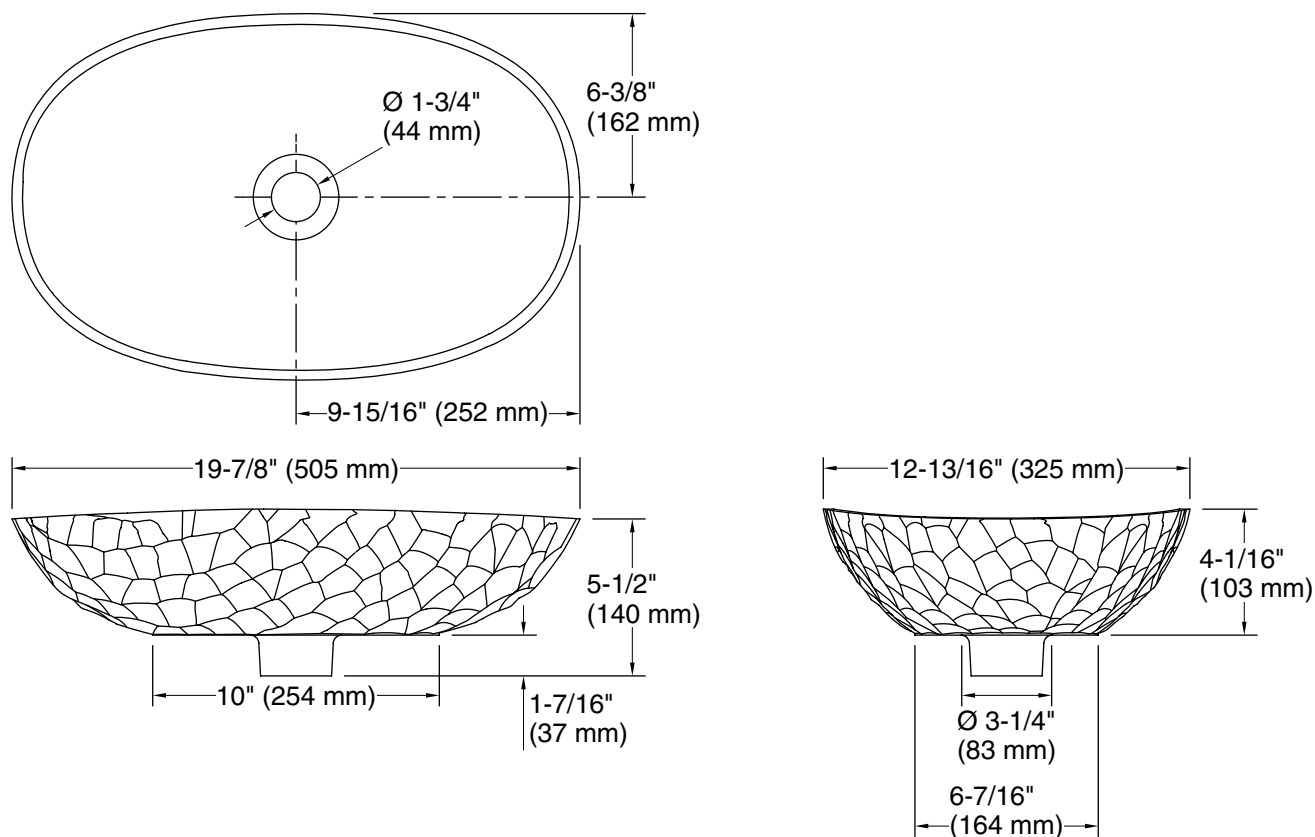

### P70368

- Constructed of cast mineral material
- Simple shape and diminutive scale make Argile a superb selection for double master installations or a powder room
- Recommended pairing with Kallista wall-mounted or vessel-height single handle faucets
- Honed white is a matte finish with the natural appeal of honed stone
- Matte surface finish on the internal and external surfaces of the vessel

PRODUCT INFORMATION	
Fixture*:	
Basin Area	19-3/16" (487 mm) x 12-1/8" (308 mm)
Water Depth	3-3/4" (95 mm)
Drain Hole	Ø 1-3/4" (44 mm)
Weight	13 lbs (5.9 kg)
*Approximate measurements for comparison only.	

INSTALLATION NOTES
All dimensions are nominal.

SPECIFIED MODEL		
Model	Description	Finishes
P70368-00	Argile Vessel Lavatory	<input type="checkbox"/> HW1 Honed White

We reserve the right to make revisions without notice in the design of products or in packaging unless this right has specifically been waived at the time the order is accepted.