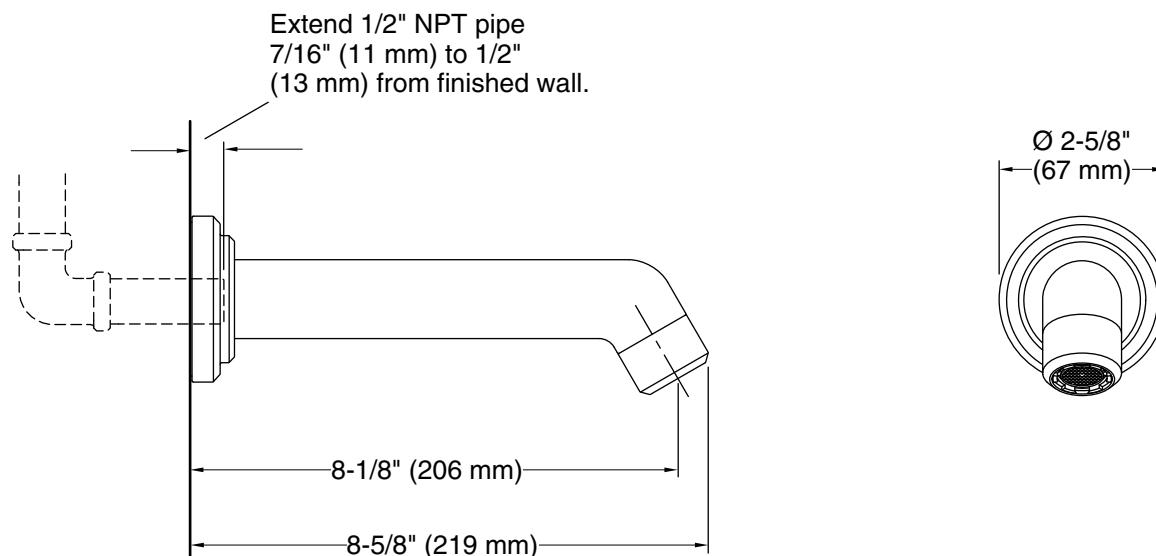

KALLISTA® Pure Paletta™ Wall-Mounted Bath Spout

FEATURES

- Solid brass construction for durability and reliability
- 1/2" NPT spout connection
- Complements the Pure Paletta collection

CODES/STANDARDS APPLICABLE

- Specified model meets or exceeds the following:
- ASME A112.18.1/CSA B125.1

P24917

SPECIFIED MODEL

Model	Description	Finishes		
P24917-00	Pure Paletta Wall-Mounted Bath Spout	<input type="checkbox"/> CP Polished Chrome	<input type="checkbox"/> AD Nickel Silver	<input type="checkbox"/> AG Brushed Nickel
		<input type="checkbox"/> BZ Antique Bronze	<input type="checkbox"/> ULB Unlacquered Brass	