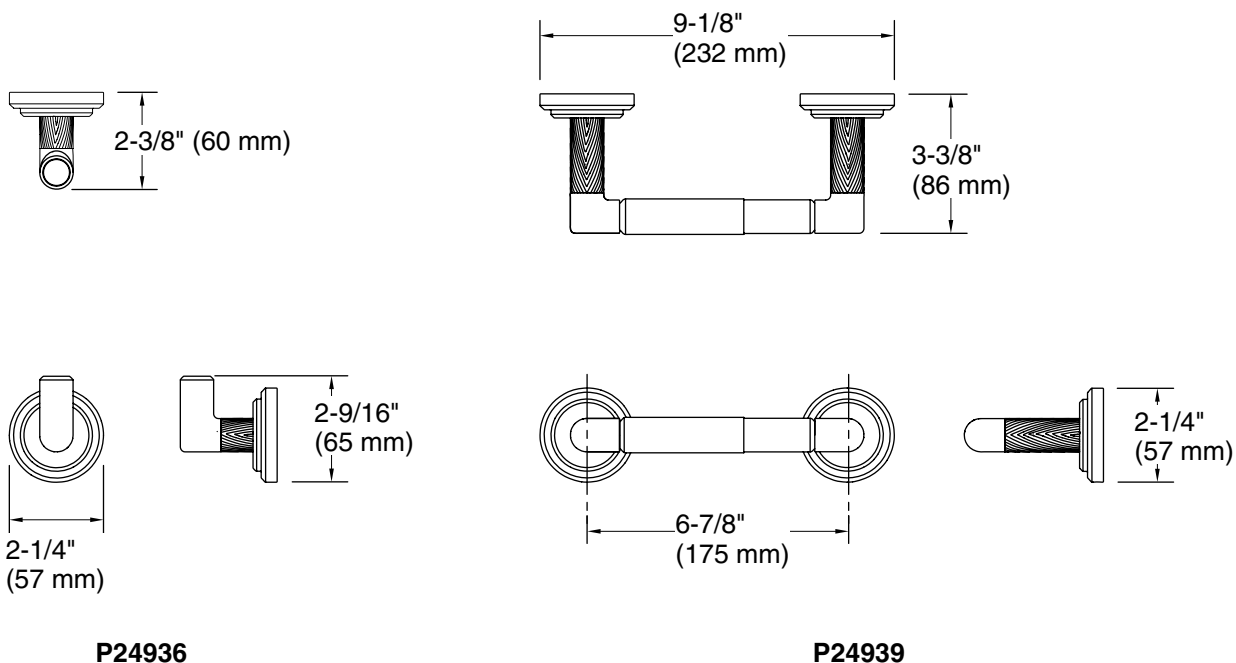

FEATURES

- Solid brass construction for durability and reliability
- Includes hex wrench for installation
- Complements the Pinna Paletta collection

P24936,
P24939

P24936

P24939

SPECIFIED MODEL		
Model	Description	Finishes
P24936-CPH	Pinna Paletta Hook w/Polished Chrome Accent	<input type="checkbox"/> CP Polished Chrome
P24936-AD	Pinna Paletta Hook w/Nickel Silver Accent	<input type="checkbox"/> AD Nickel Silver
P24936-ADW	Pinna Paletta Hook w/Antique Nickel Accent	<input type="checkbox"/> AD Nickel Silver
P24936-ABW	Pinna Paletta Hook w/Antique American Bronze Accent	<input type="checkbox"/> BZ Antique Bronze
P24936-ULB	Pinna Paletta Hook w/Unlacquered Brass Accent	<input type="checkbox"/> ULB Unlacquered Brass
P24939-CPH	Pinna Paletta Toilet Paper Holder w/Polished Chrome Accent	<input type="checkbox"/> CP Polished Chrome
P24939-AD	Pinna Paletta Toilet Paper Holder w/Nickel Silver Accent	<input type="checkbox"/> AD Nickel Silver
P24939-ADW	Pinna Paletta Toilet Paper Holder w/Antique Nickel Accent	<input type="checkbox"/> AD Nickel Silver
P24939-ABW	Pinna Paletta Toilet Paper Holder w/Antique American Bronze Accent	<input type="checkbox"/> BZ Antique Bronze
P24939-ULB	Pinna Paletta Toilet Paper Holder w/Unlacquered Brass Accent	<input type="checkbox"/> ULB Unlacquered Brass